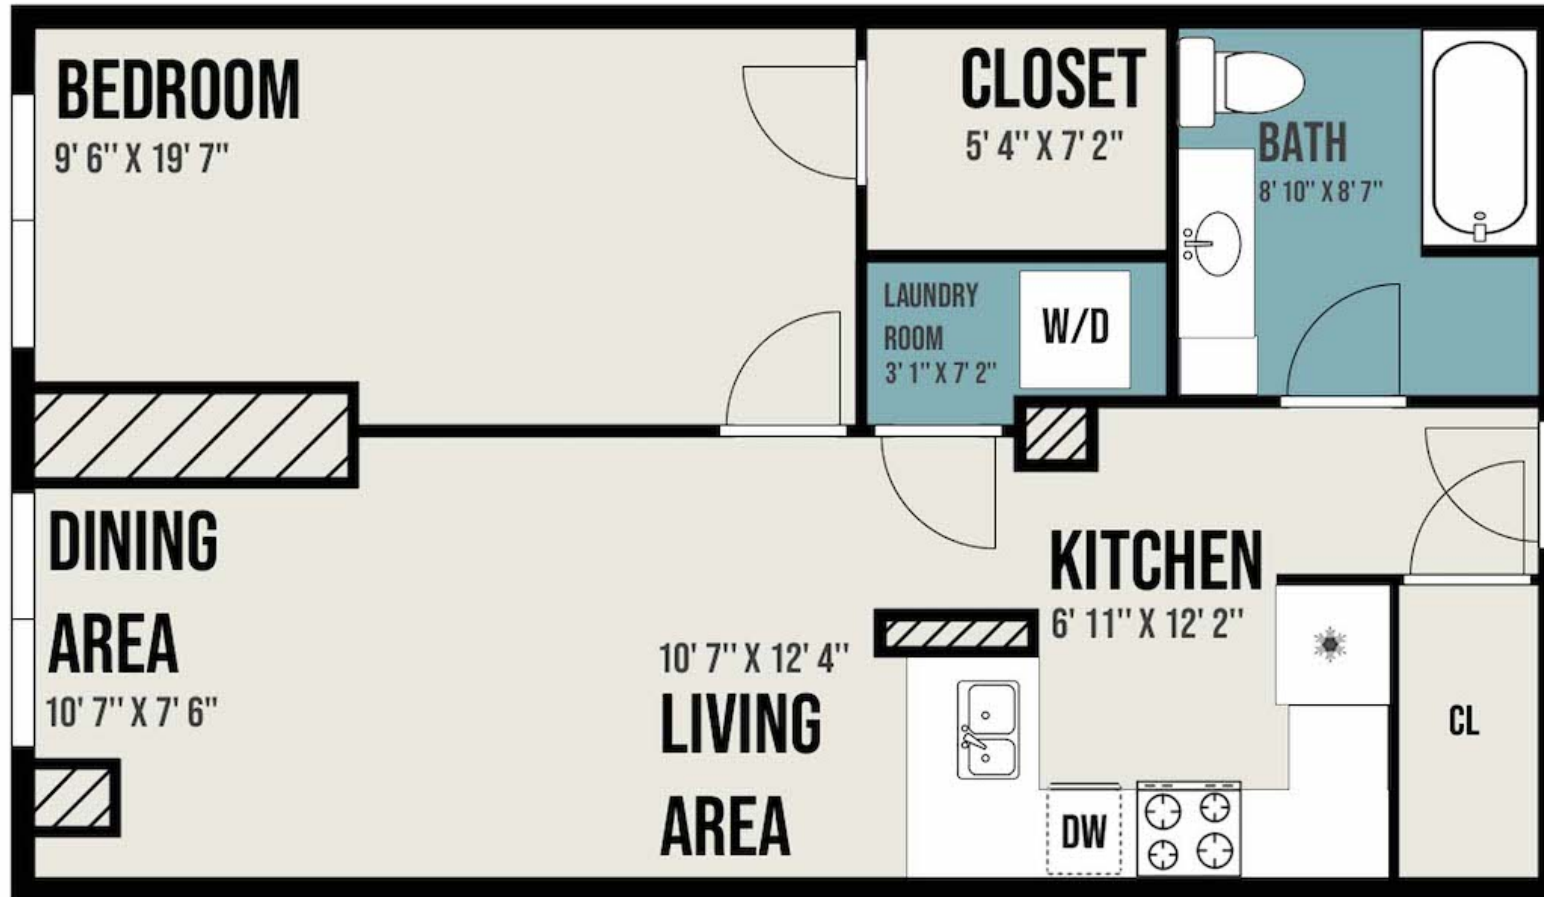

135 JAMES ST. S UNIT 705

723 SQ FT