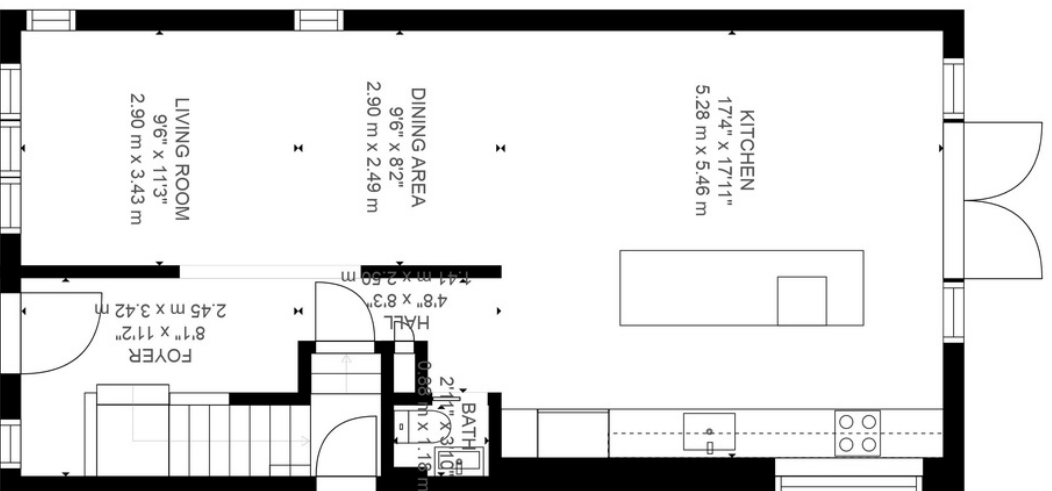

405 Armadale Ave

Estimated areas