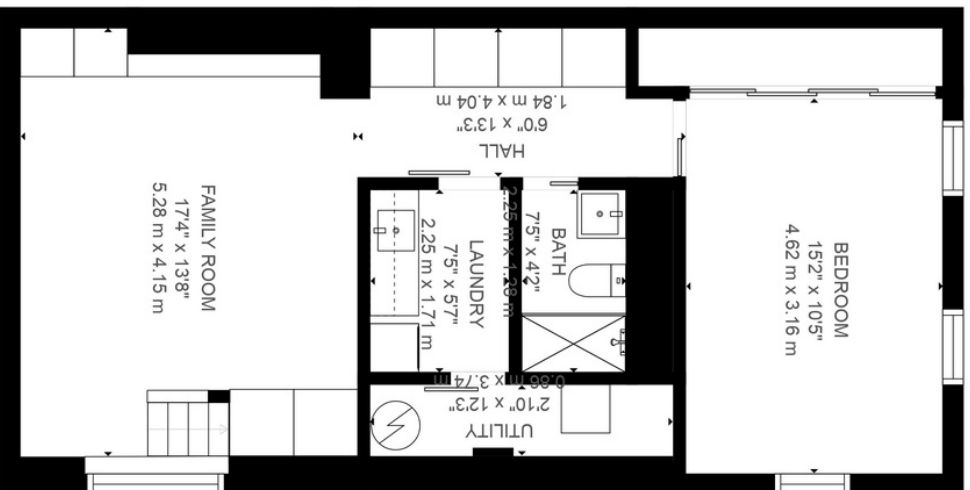

405 Armadale Ave

Estimated areas