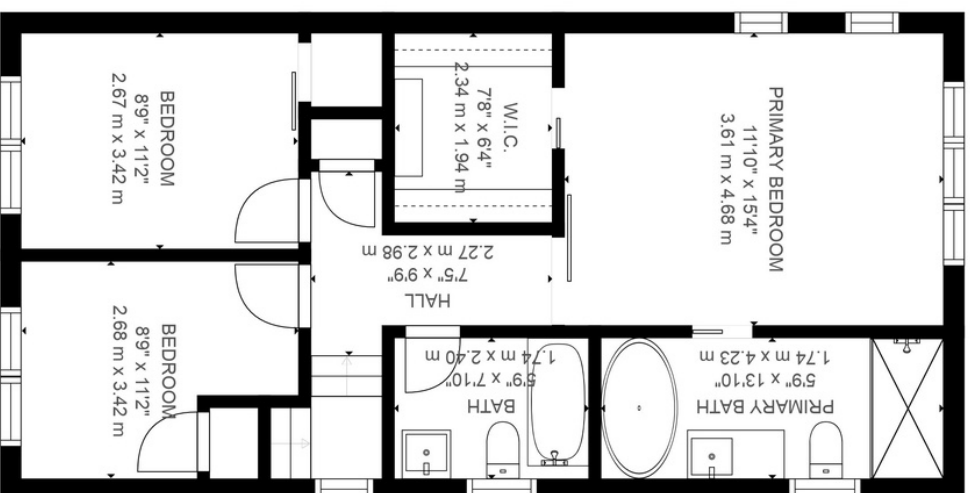

405 Armadale Ave

Estimated areas