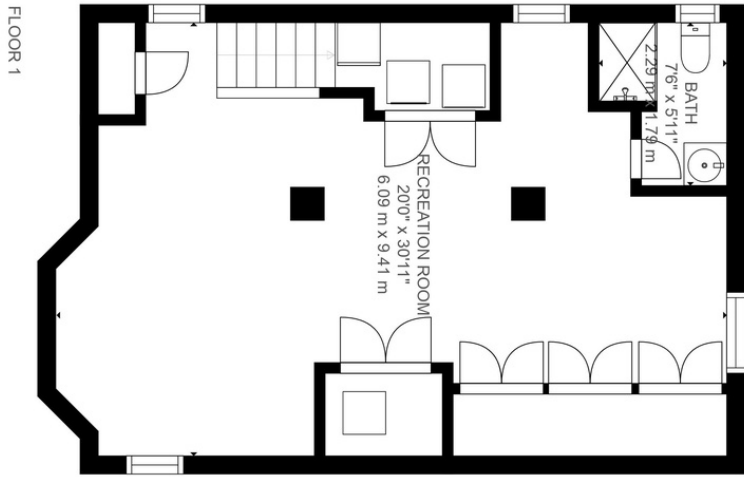

36 Humber Trail

Estimated areas