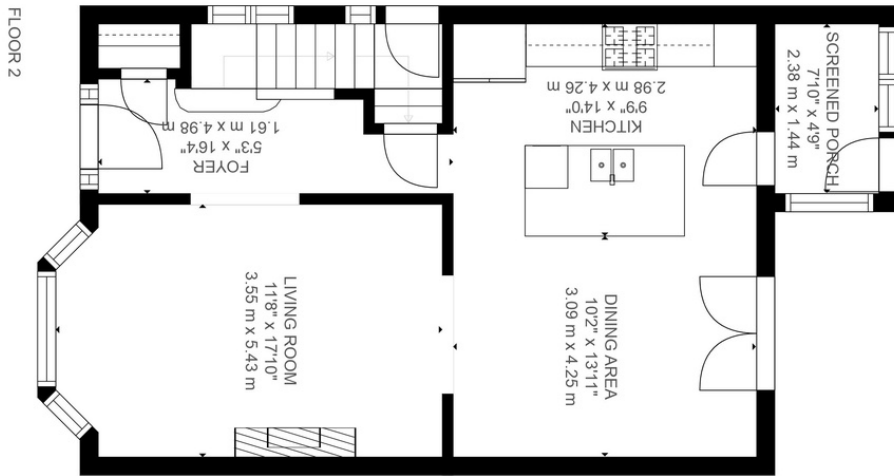

36 Humber Trail

Estimated areas