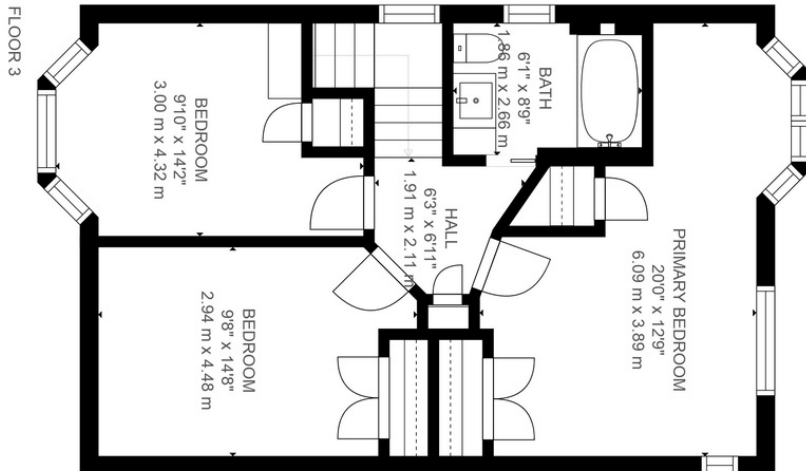

36 Humber Trail

Estimated areas