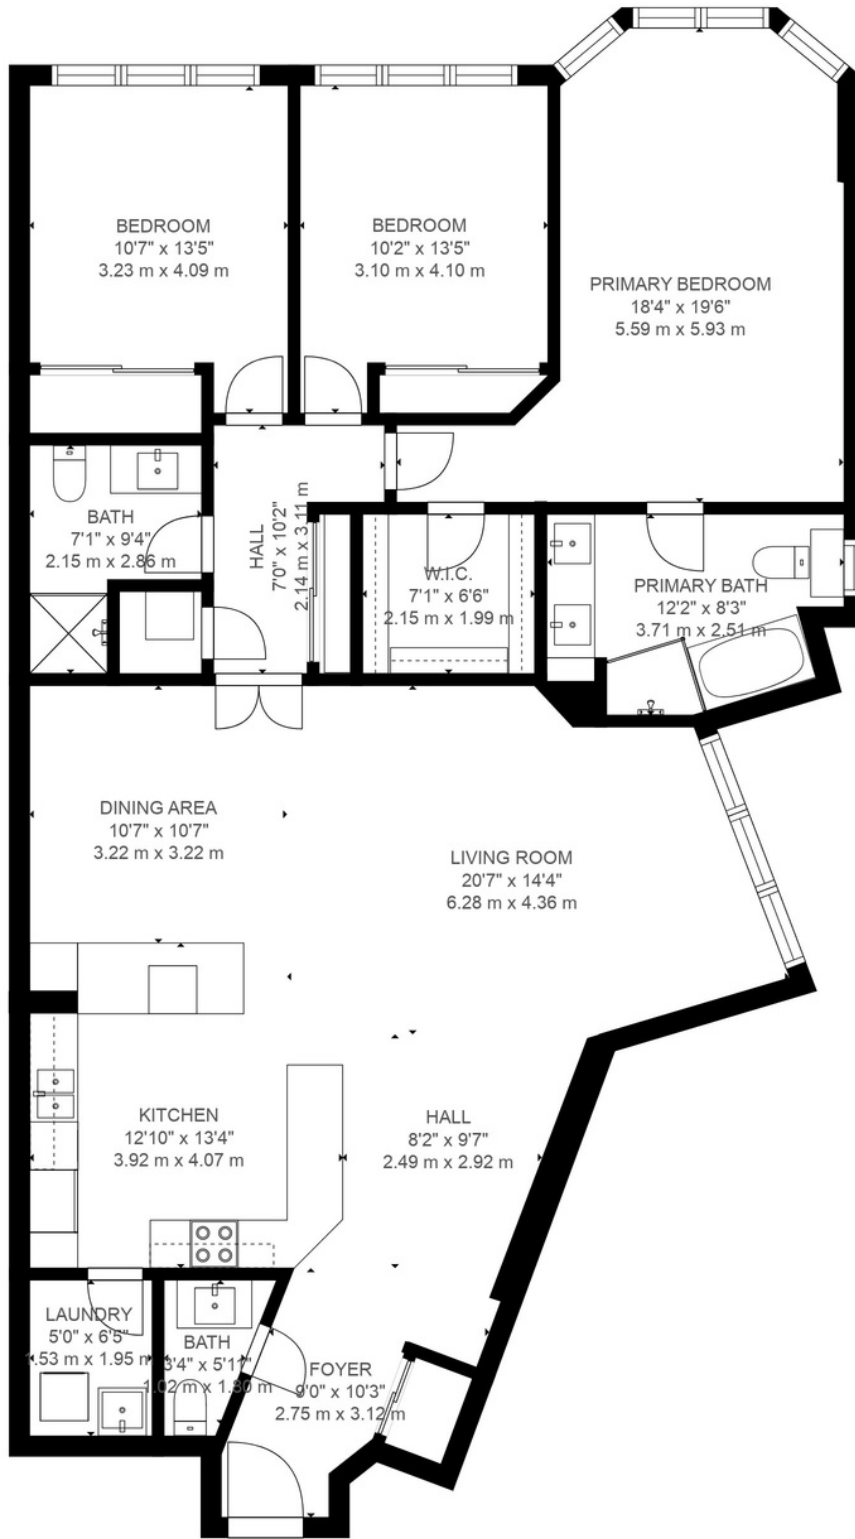

#401-1230 MARLBOROUGH CRT

Estimated areas

GLA FLOOR 1: 1760 sq. ft, excluded 0 sq. ft
Total GLA 1760 sq. ft, total scanned area 1760 sq. ft

DIMENSIONS ARE APPROXIMATE, ACTUAL MAY VARY. NOT A LEGAL DOCUMENT. 99FLOORPLANS.COM