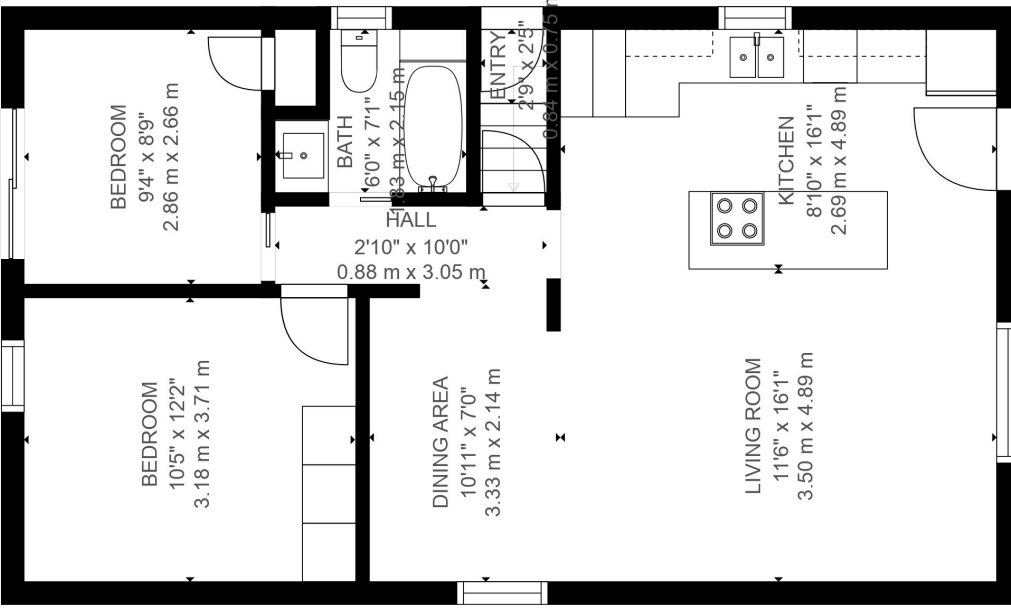

FLOOR 1

FLOOR 2

Estimated areas

GLA FLOOR 1: 0 sq. ft, excluded 957 sq. ft
GLA FLOOR 2: 822 sq. ft, excluded 0 sq. ft
Total GLA 822 sq. ft, total scanned area 1779 sq. ft

DIMENSIONS ARE APPROXIMATE, ACTUAL MAY VARY. NOT A LEGAL DOCUMENT. © VARDY MEDIA INC.