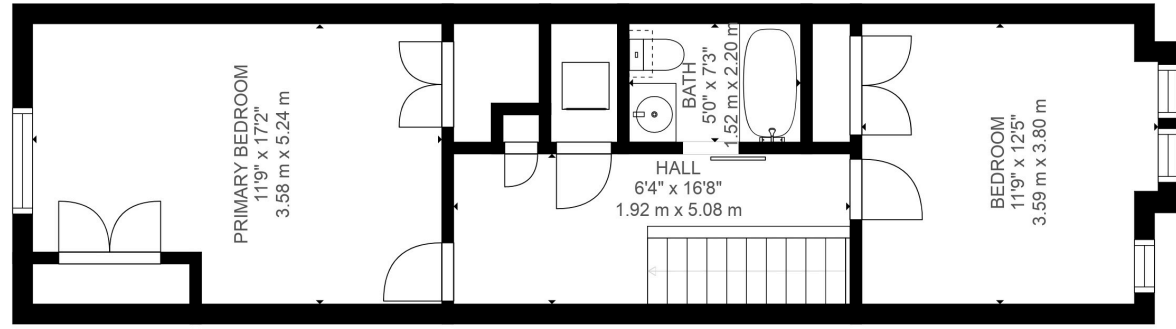

FLOOR 1

FLOOR 2

FLOOR 3

Estimated areas

GLA FLOOR 1: 0 sq. ft. excluded 642 sq. ft.
 GLA FLOOR 2: 665 sq. ft. excluded 0 sq. ft.
 GLA FLOOR 3: 652 sq. ft. excluded 0 sq. ft.
 Total GLA 1317 sq. ft., total scanned area 1959 sq. ft.

DIMENSIONS ARE APPROXIMATE, ACTUAL MAY VARY. NOT A LEGAL DOCUMENT. © VARDY MEDIA INC.