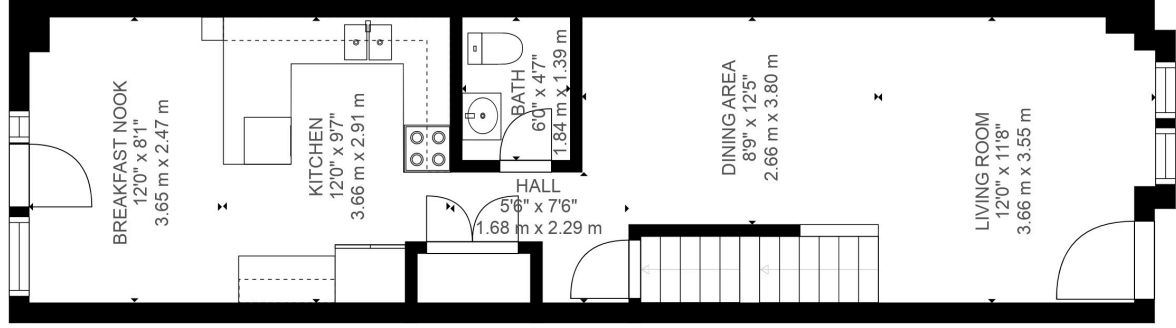

FLOOR 1

FLOOR 2

FLOOR 3

Estimated areas

GLA FLOOR 1: 0 sq. ft. excluded 642 sq. ft.
 GLA FLOOR 2: 665 sq. ft. excluded 0 sq. ft.
 GLA FLOOR 3: 652 sq. ft. excluded 0 sq. ft.
 Total GLA 1317 sq. ft., total scanned area 1959 sq. ft.

DIMENSIONS ARE APPROXIMATE, ACTUAL MAY VARY. NOT A LEGAL DOCUMENT. © VARDY MEDIA INC.