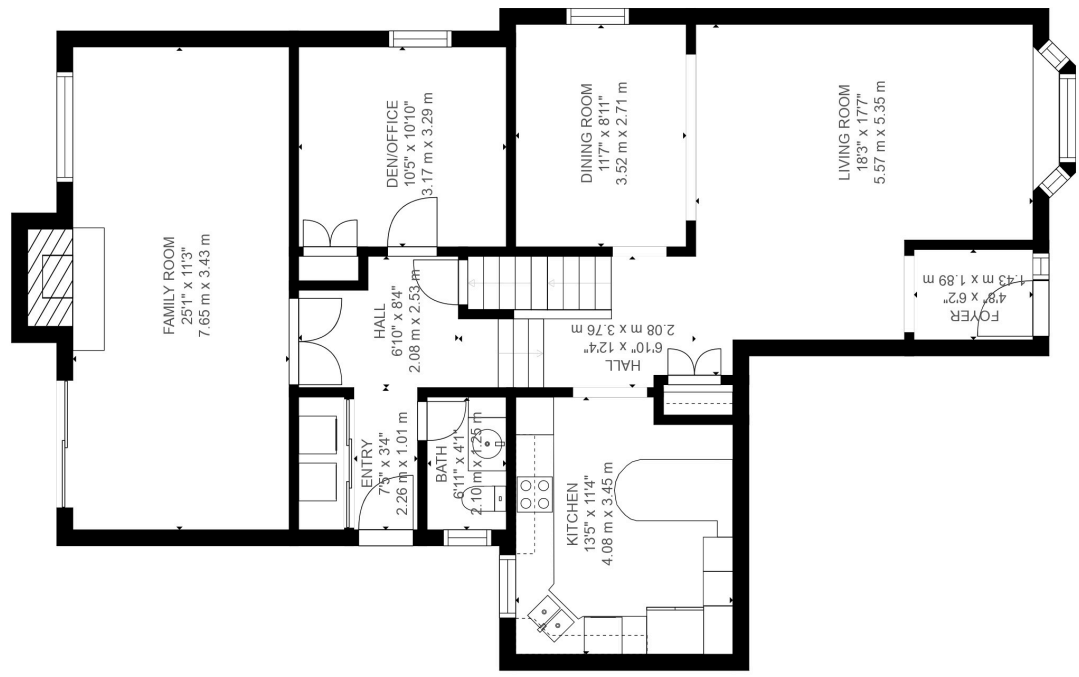

FLOOR 3

FLOOR 2

FLOOR 1

### Estimated areas

GLA FLOOR 1: 0 sq. ft. excluded 1348 sq. ft.  
 GLA FLOOR 2: 1357 sq. ft. excluded 16 sq. ft.  
 GLA FLOOR 3: 653 sq. ft. excluded 0 sq. ft.  
 Total GLA 2010 sq. ft., total scanned area 3374 sq. ft.

DIMENSIONS ARE APPROXIMATE, ACTUAL MAY VARY. NOT A LEGAL DOCUMENT. © VARDY MEDIA INC.