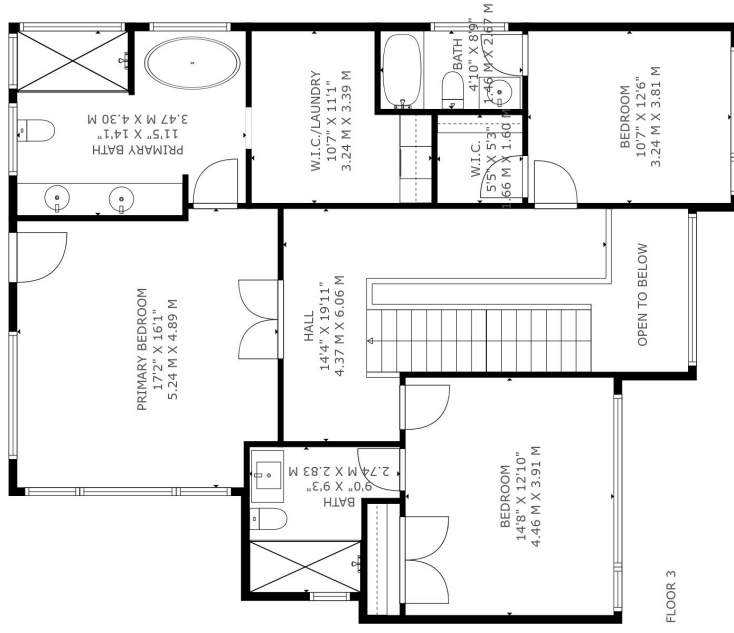

FLOOR 1

FLOOR 2

FLOOR 3

Estimated areas

GLA FLOOR 1: 0 sq. ft. excluded 1546 sq. ft.
 GLA FLOOR 2: 1427 sq. ft. excluded 0 sq. ft.
 GLA FLOOR 3: 1329 sq. ft. excluded 79 sq. ft.
 Total GLA 2756 sq. ft. total scanned area 4302 sq. ft.