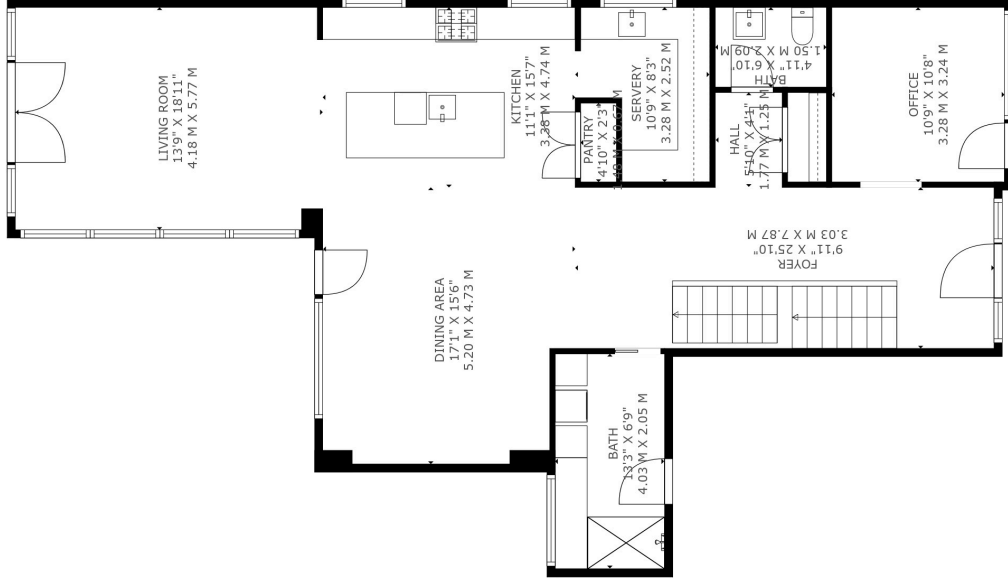

FLOOR 1

FLOOR 2

FLOOR 3

Estimated areas

GLA FLOOR 1: 0 sq. ft. excluded 1546 sq. ft.
 GLA FLOOR 2: 1427 sq. ft. excluded 0 sq. ft.
 GLA FLOOR 3: 1329 sq. ft. excluded 79 sq. ft.
 Total GLA 2756 sq. ft. total scanned area 4302 sq. ft.