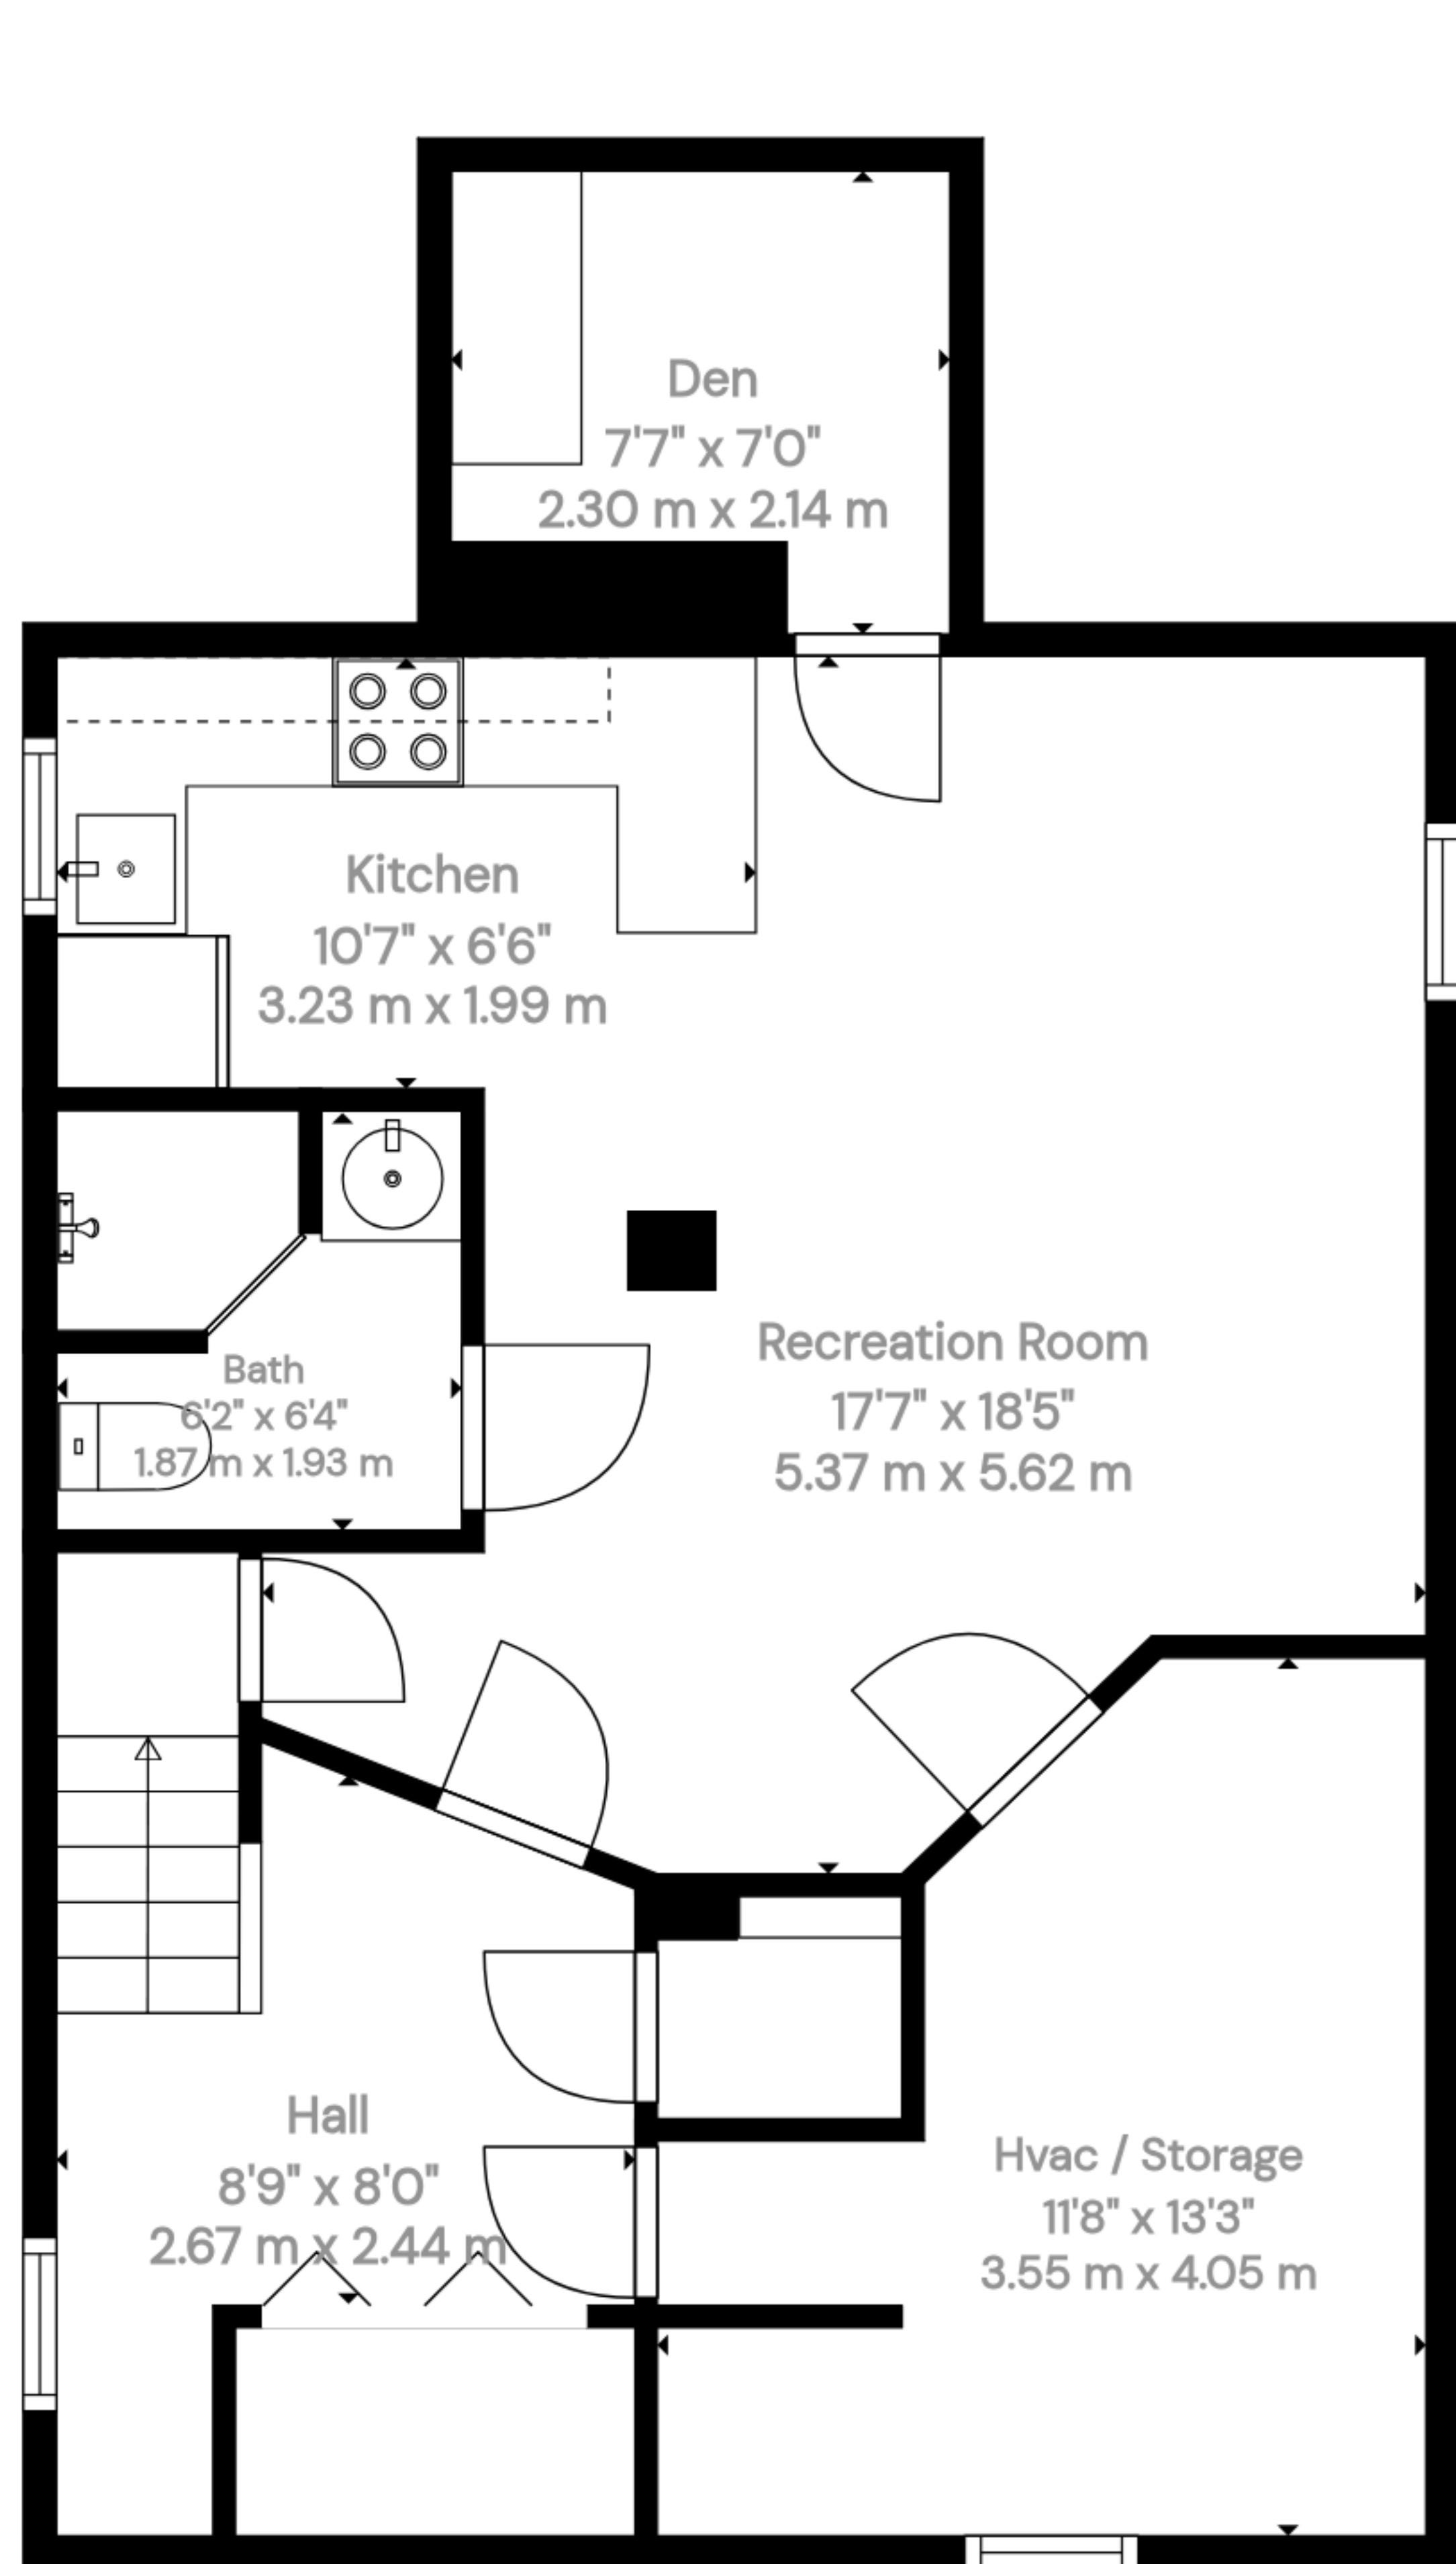

Layout and dimensions are approximate. For marketing only. Not for contract use.

**Total Gla: 2137 sq. Ft, 199 m2 | Total: 2999 sq. Ft, 279 m2**  
 Basement: 333 sq. Ft, 31 m2 (excluded Areas 370 sq. Ft, 35 M2)  
 1st Floor: 772 sq. Ft, 72 m2 (excluded Areas 47 sq. Ft, 4 M2)  
 2nd Floor: 796 sq. Ft, 74 m2  
 3rd Floor: 569 sq. Ft, 53 m2 (excluded Areas 112 sq. Ft, 10 M2)

Layout and dimensions are approximate. For marketing only. Not for contract use.

Basement

1st Floor

2nd Floor

3rd Floor

**Total Gla: 2137 sq. Ft, 199 m2 | Total: 2999 sq. Ft, 279 m2**  
 Basement: 333 sq. Ft, 31 m2 (excluded Areas 370 sq. Ft, 35 M2)  
 1st Floor: 772 sq. Ft, 72 m2 (excluded Areas 47 sq. Ft, 4 M2)  
 2nd Floor: 796 sq. Ft, 74 m2  
 3rd Floor: 569 sq. Ft, 53 m2 (excluded Areas 112 sq. Ft, 10 M2)