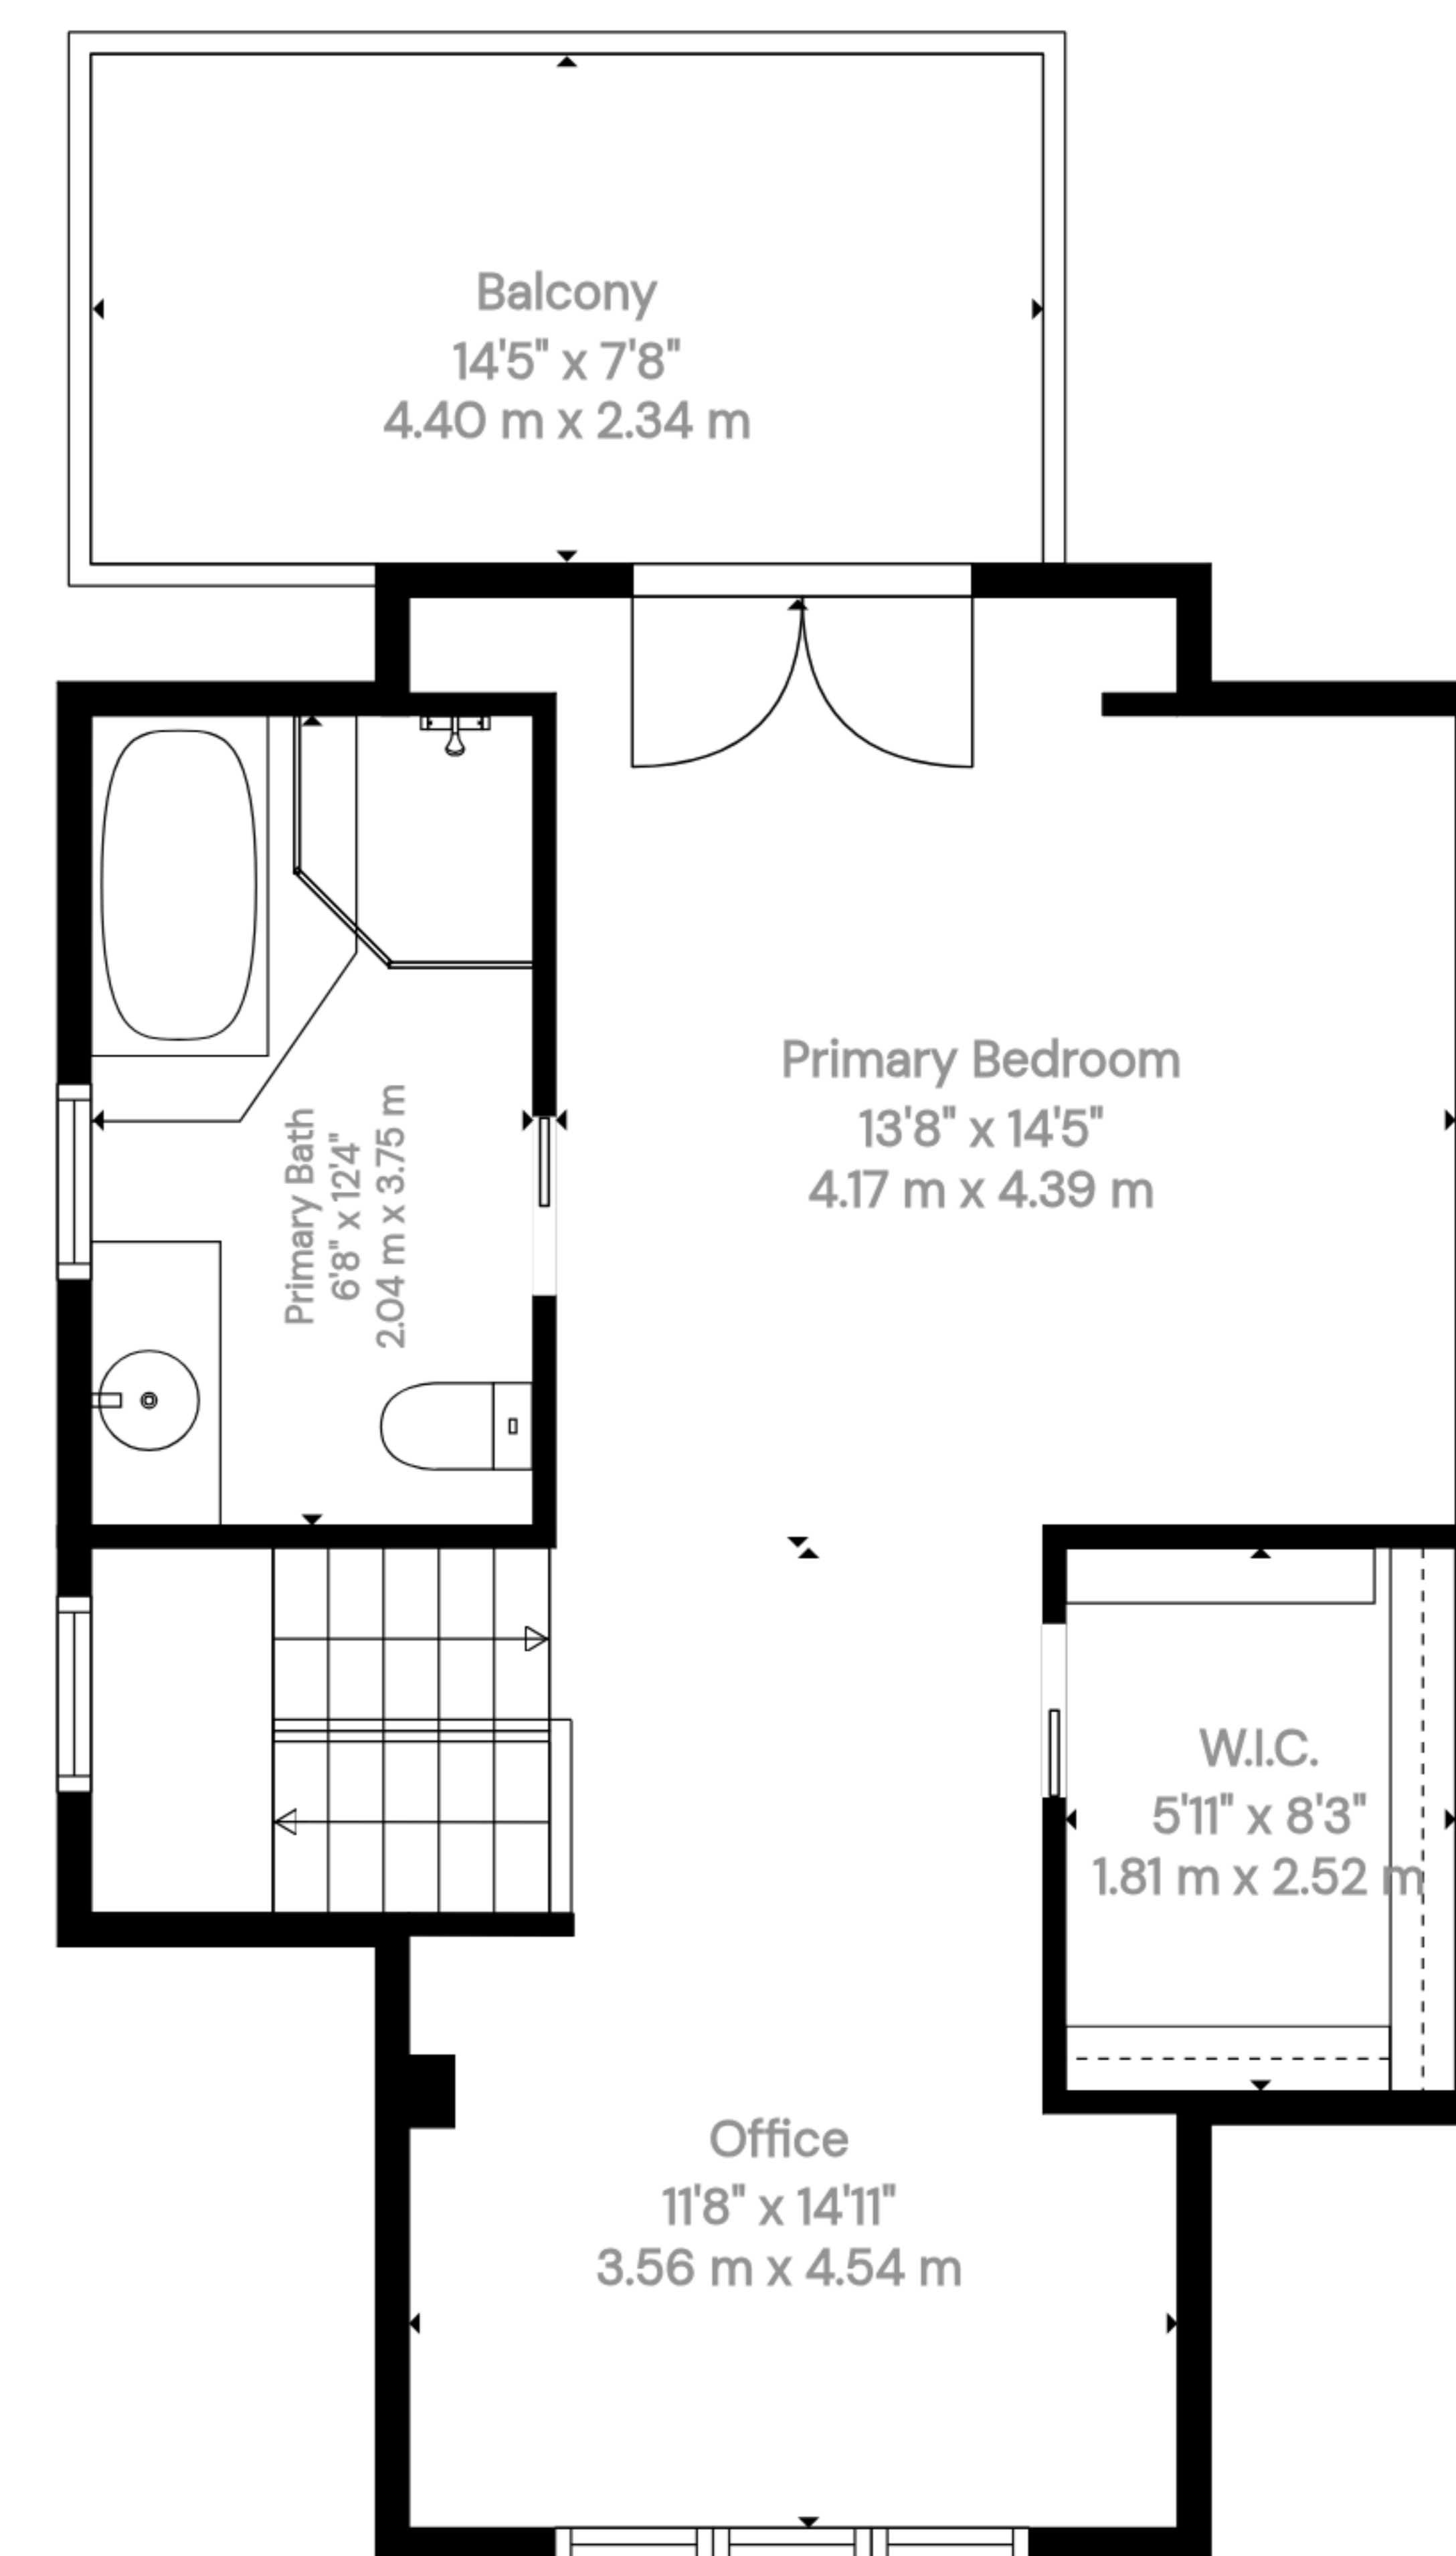

Layout and dimensions are approximate. For marketing only. Not for contract use.

**Total Gla: 2137 sq. Ft, 199 m2 | Total: 2999 sq. Ft, 279 m2**  
 Basement: 333 sq. Ft, 31 m2 (excluded Areas 370 sq. Ft, 35 M2)  
 1st Floor: 772 sq. Ft, 72 m2 (excluded Areas 47 sq. Ft, 4 M2)  
 2nd Floor: 796 sq. Ft, 74 m2  
 3rd Floor: 569 sq. Ft, 53 m2 (excluded Areas 112 sq. Ft, 10 M2)

Layout and dimensions are approximate. For marketing only. Not for contract use.

Basement

1st Floor

2nd Floor

3rd Floor

**Total Gla: 2137 sq. Ft, 199 m2 | Total: 2999 sq. Ft, 279 m2**  
 Basement: 333 sq. Ft, 31 m2 (excluded Areas 370 sq. Ft, 35 M2)  
 1st Floor: 772 sq. Ft, 72 m2 (excluded Areas 47 sq. Ft, 4 M2)  
 2nd Floor: 796 sq. Ft, 74 m2  
 3rd Floor: 569 sq. Ft, 53 m2 (excluded Areas 112 sq. Ft, 10 M2)