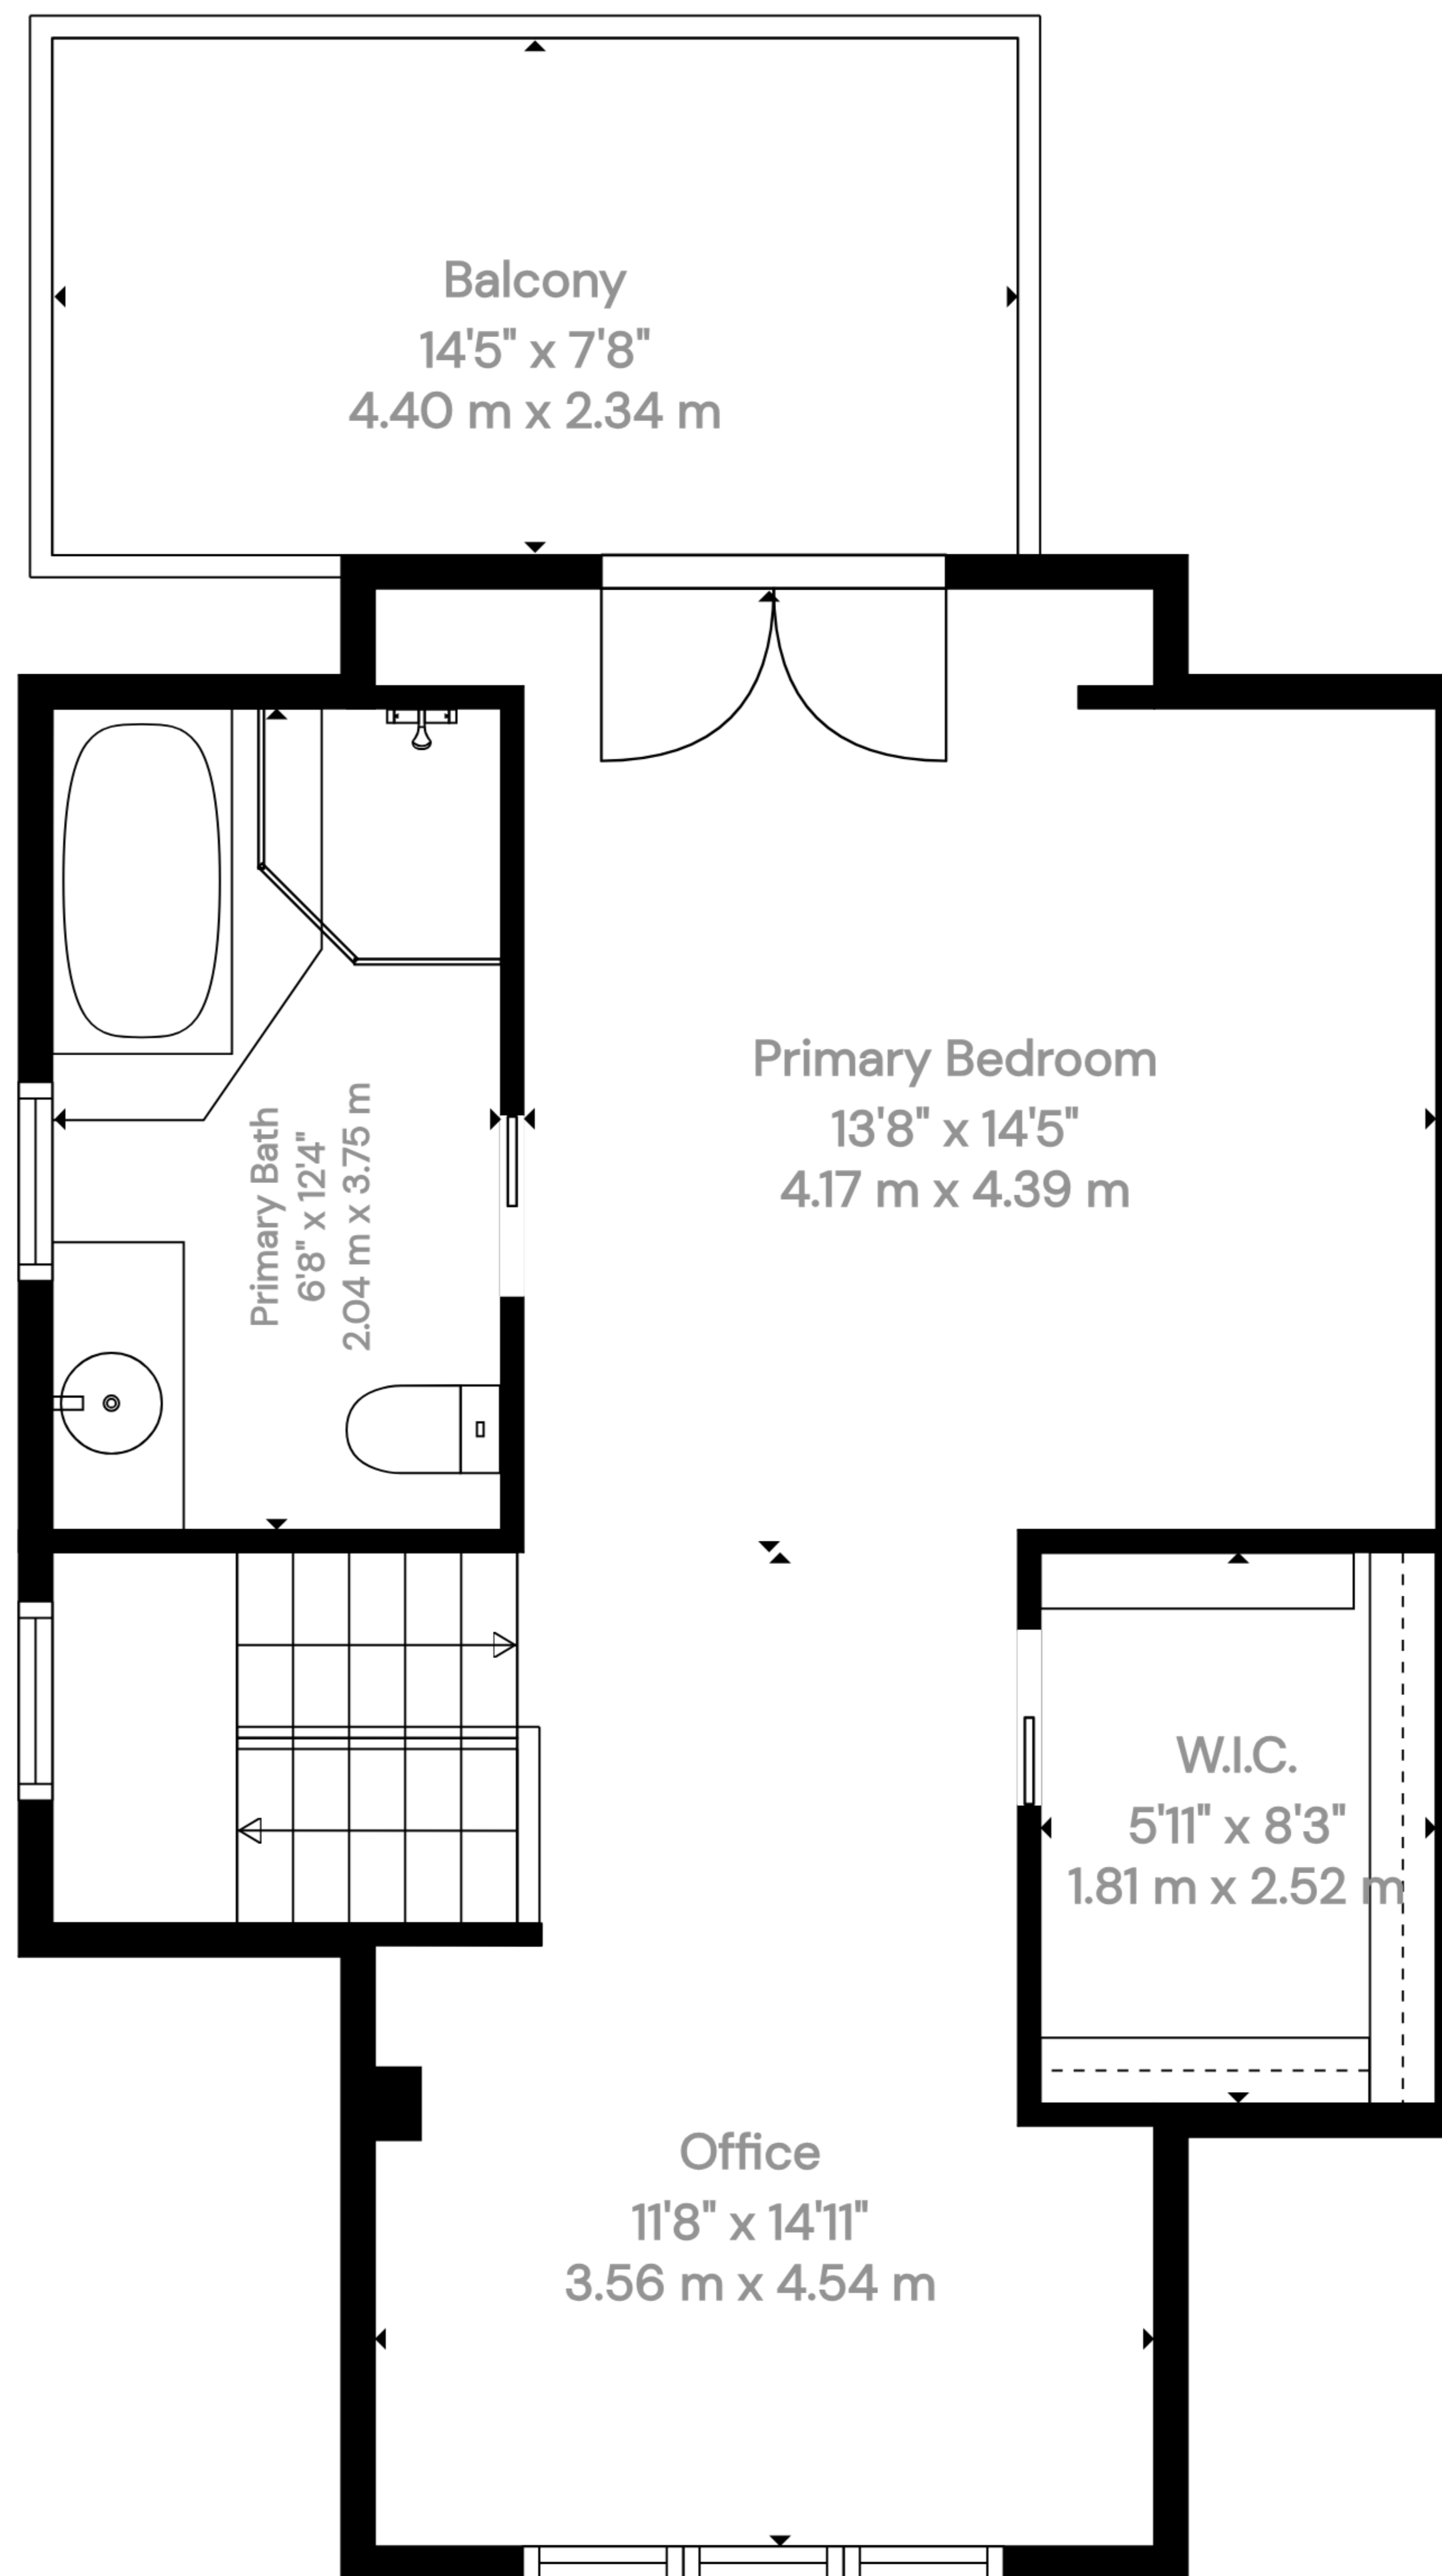

**Total Gla: 2137 sq. Ft, 199 m2 | Total: 2999 sq. Ft, 279 m2**  
 Basement: 333 sq. Ft, 31 m2 (excluded Areas 370 sq. Ft, 35 M2)  
 1st Floor: 772 sq. Ft, 72 m2 (excluded Areas 47 sq. Ft, 4 M2)  
 2nd Floor: 796 sq. Ft, 74 m2  
 3rd Floor: 569 sq. Ft, 53 m2 (excluded Areas 112 sq. Ft, 10 M2)

Layout and dimensions are approximate. For marketing only. Not for contract use.

**Total Gla: 2137 sq. Ft, 199 m2 | Total: 2999 sq. Ft, 279 m2**  
 Basement: 333 sq. Ft, 31 m2 (excluded Areas 370 sq. Ft, 35 M2)  
 1st Floor: 772 sq. Ft, 72 m2 (excluded Areas 47 sq. Ft, 4 M2)  
 2nd Floor: 796 sq. Ft, 74 m2  
 3rd Floor: 569 sq. Ft, 53 m2 (excluded Areas 112 sq. Ft, 10 M2)