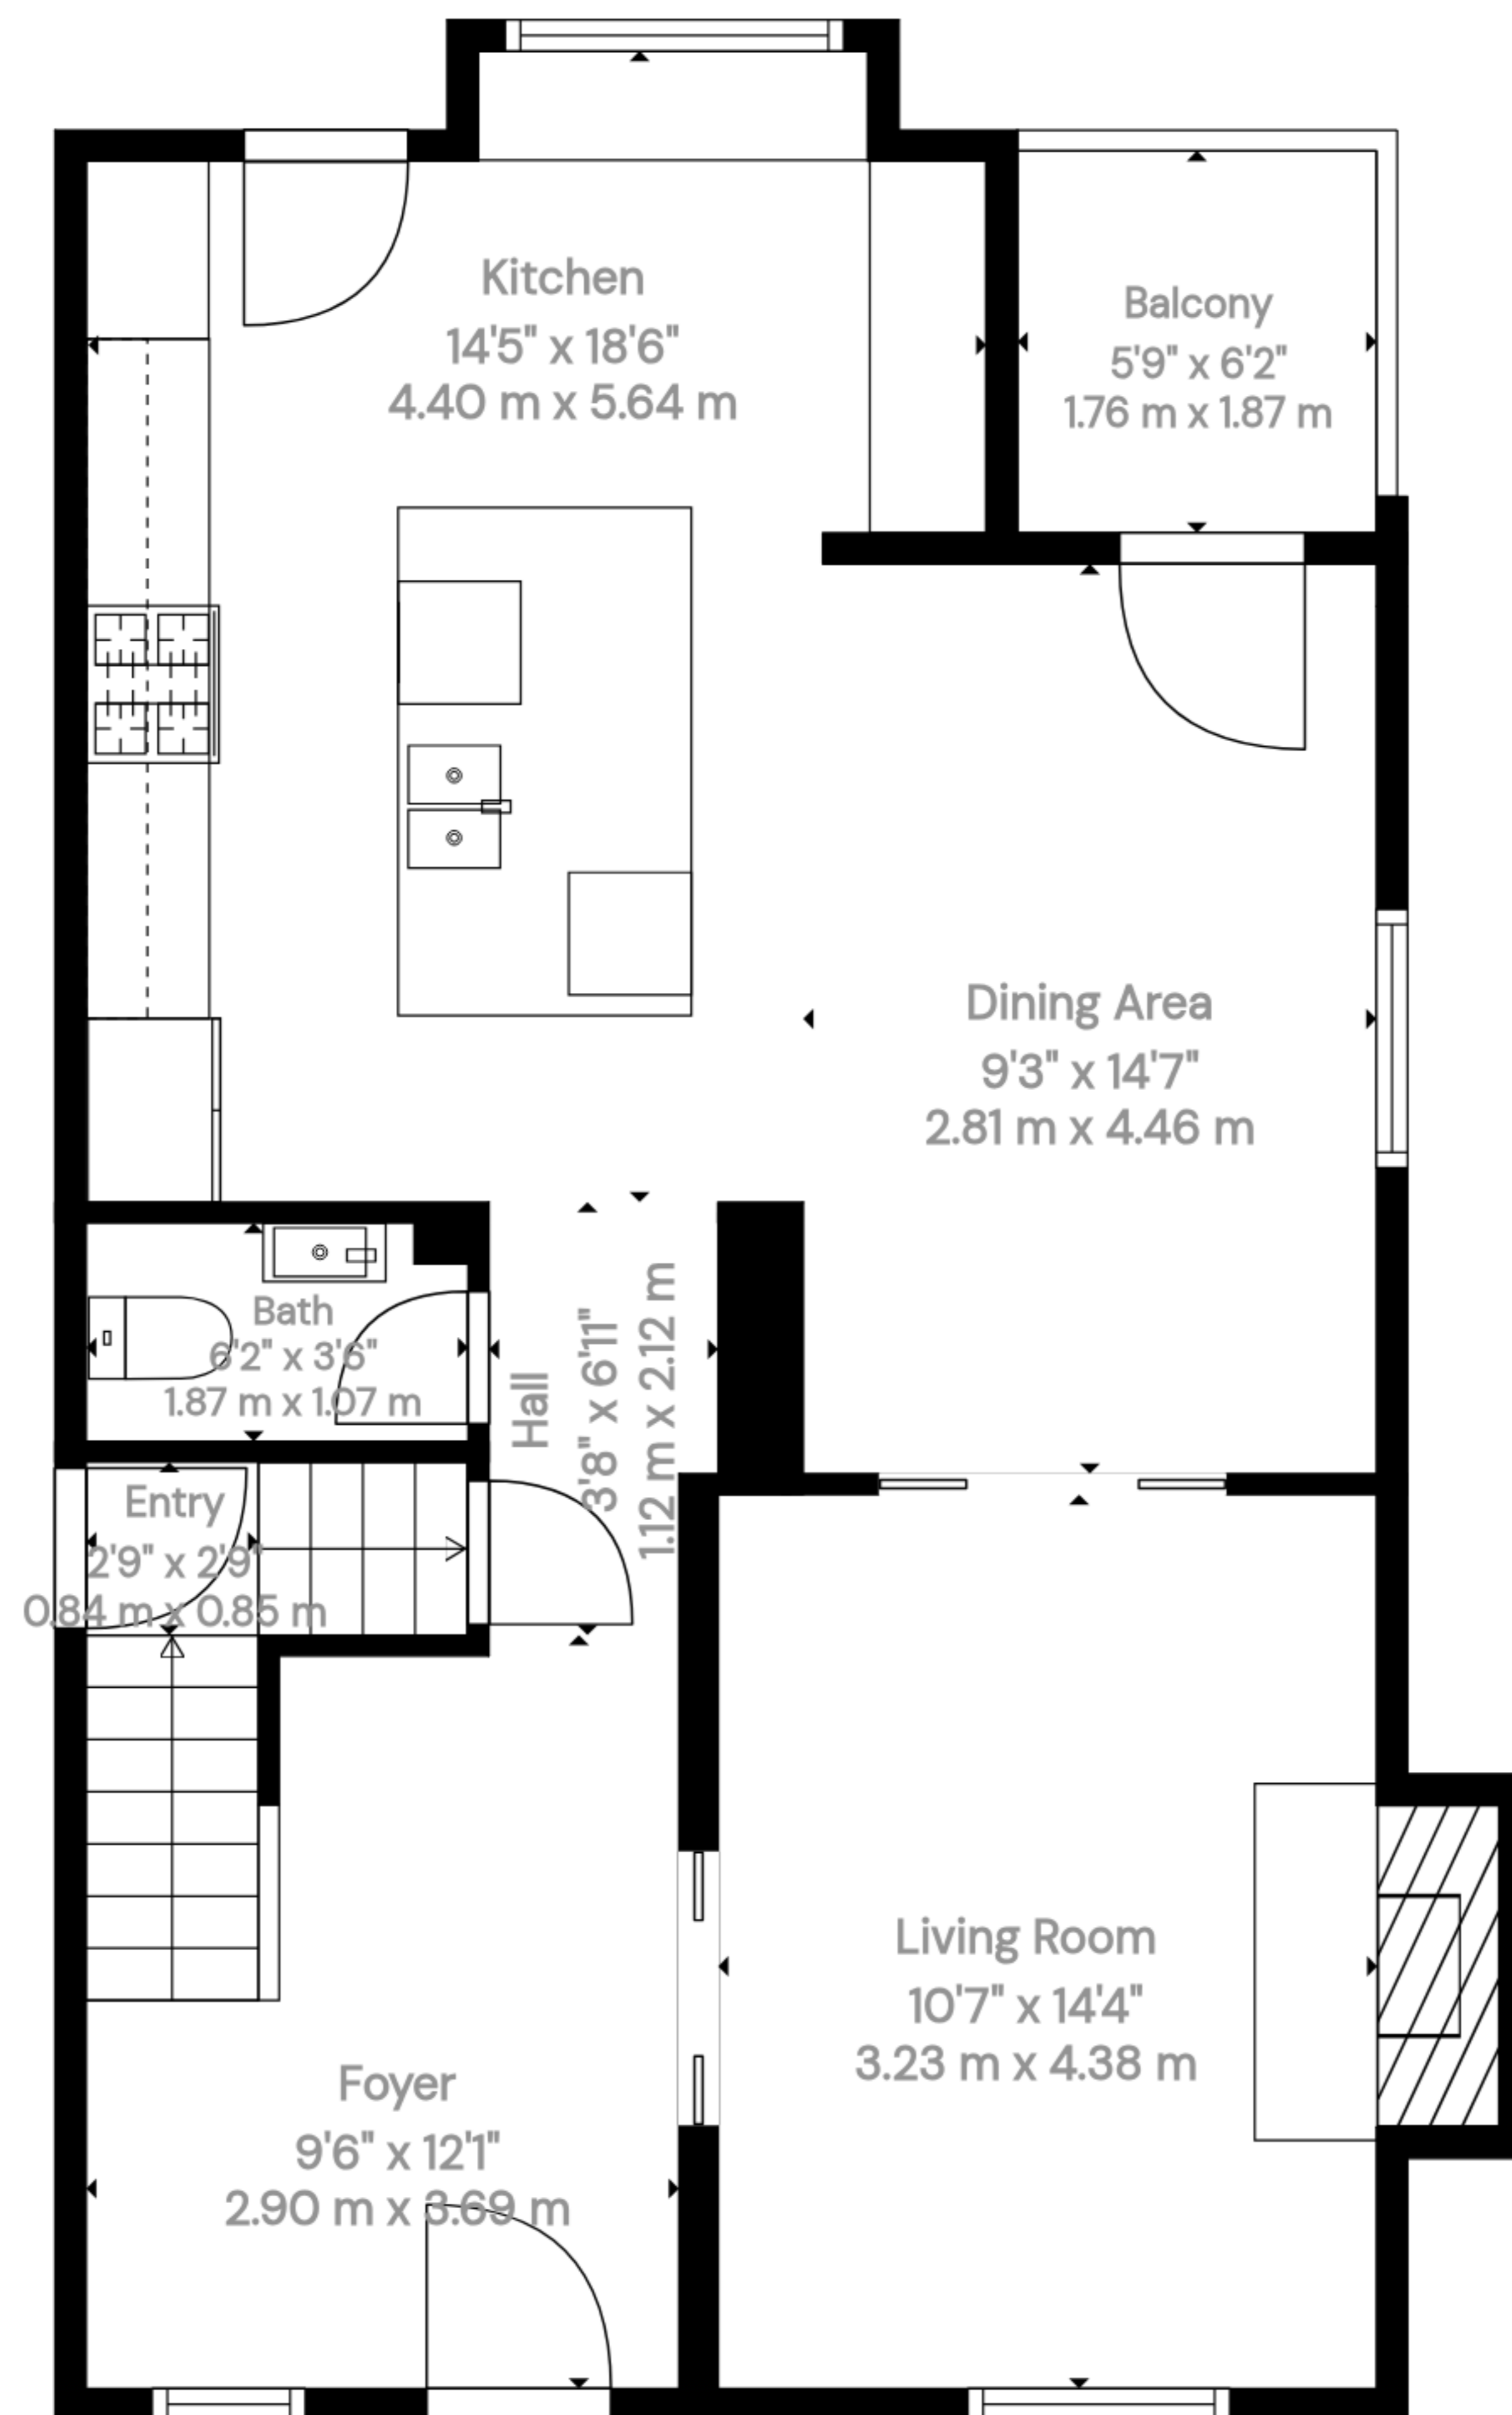

Layout and dimensions are approximate. For marketing only. Not for contract use.

**Total Gla: 2137 sq. Ft, 199 m2 | Total: 2999 sq. Ft, 279 m2**  
 Basement: 333 sq. Ft, 31 m2 (excluded Areas 370 sq. Ft, 35 M2)  
 1st Floor: 772 sq. Ft, 72 m2 (excluded Areas 47 sq. Ft, 4 M2)  
 2nd Floor: 796 sq. Ft, 74 m2  
 3rd Floor: 569 sq. Ft, 53 m2 (excluded Areas 112 sq. Ft, 10 M2)

Layout and dimensions are approximate. For marketing only. Not for contract use.

Basement

1st Floor

2nd Floor

3rd Floor

**Total Gla: 2137 sq. Ft, 199 m2 | Total: 2999 sq. Ft, 279 m2**  
 Basement: 333 sq. Ft, 31 m2 (excluded Areas 370 sq. Ft, 35 M2)  
 1st Floor: 772 sq. Ft, 72 m2 (excluded Areas 47 sq. Ft, 4 M2)  
 2nd Floor: 796 sq. Ft, 74 m2  
 3rd Floor: 569 sq. Ft, 53 m2 (excluded Areas 112 sq. Ft, 10 M2)