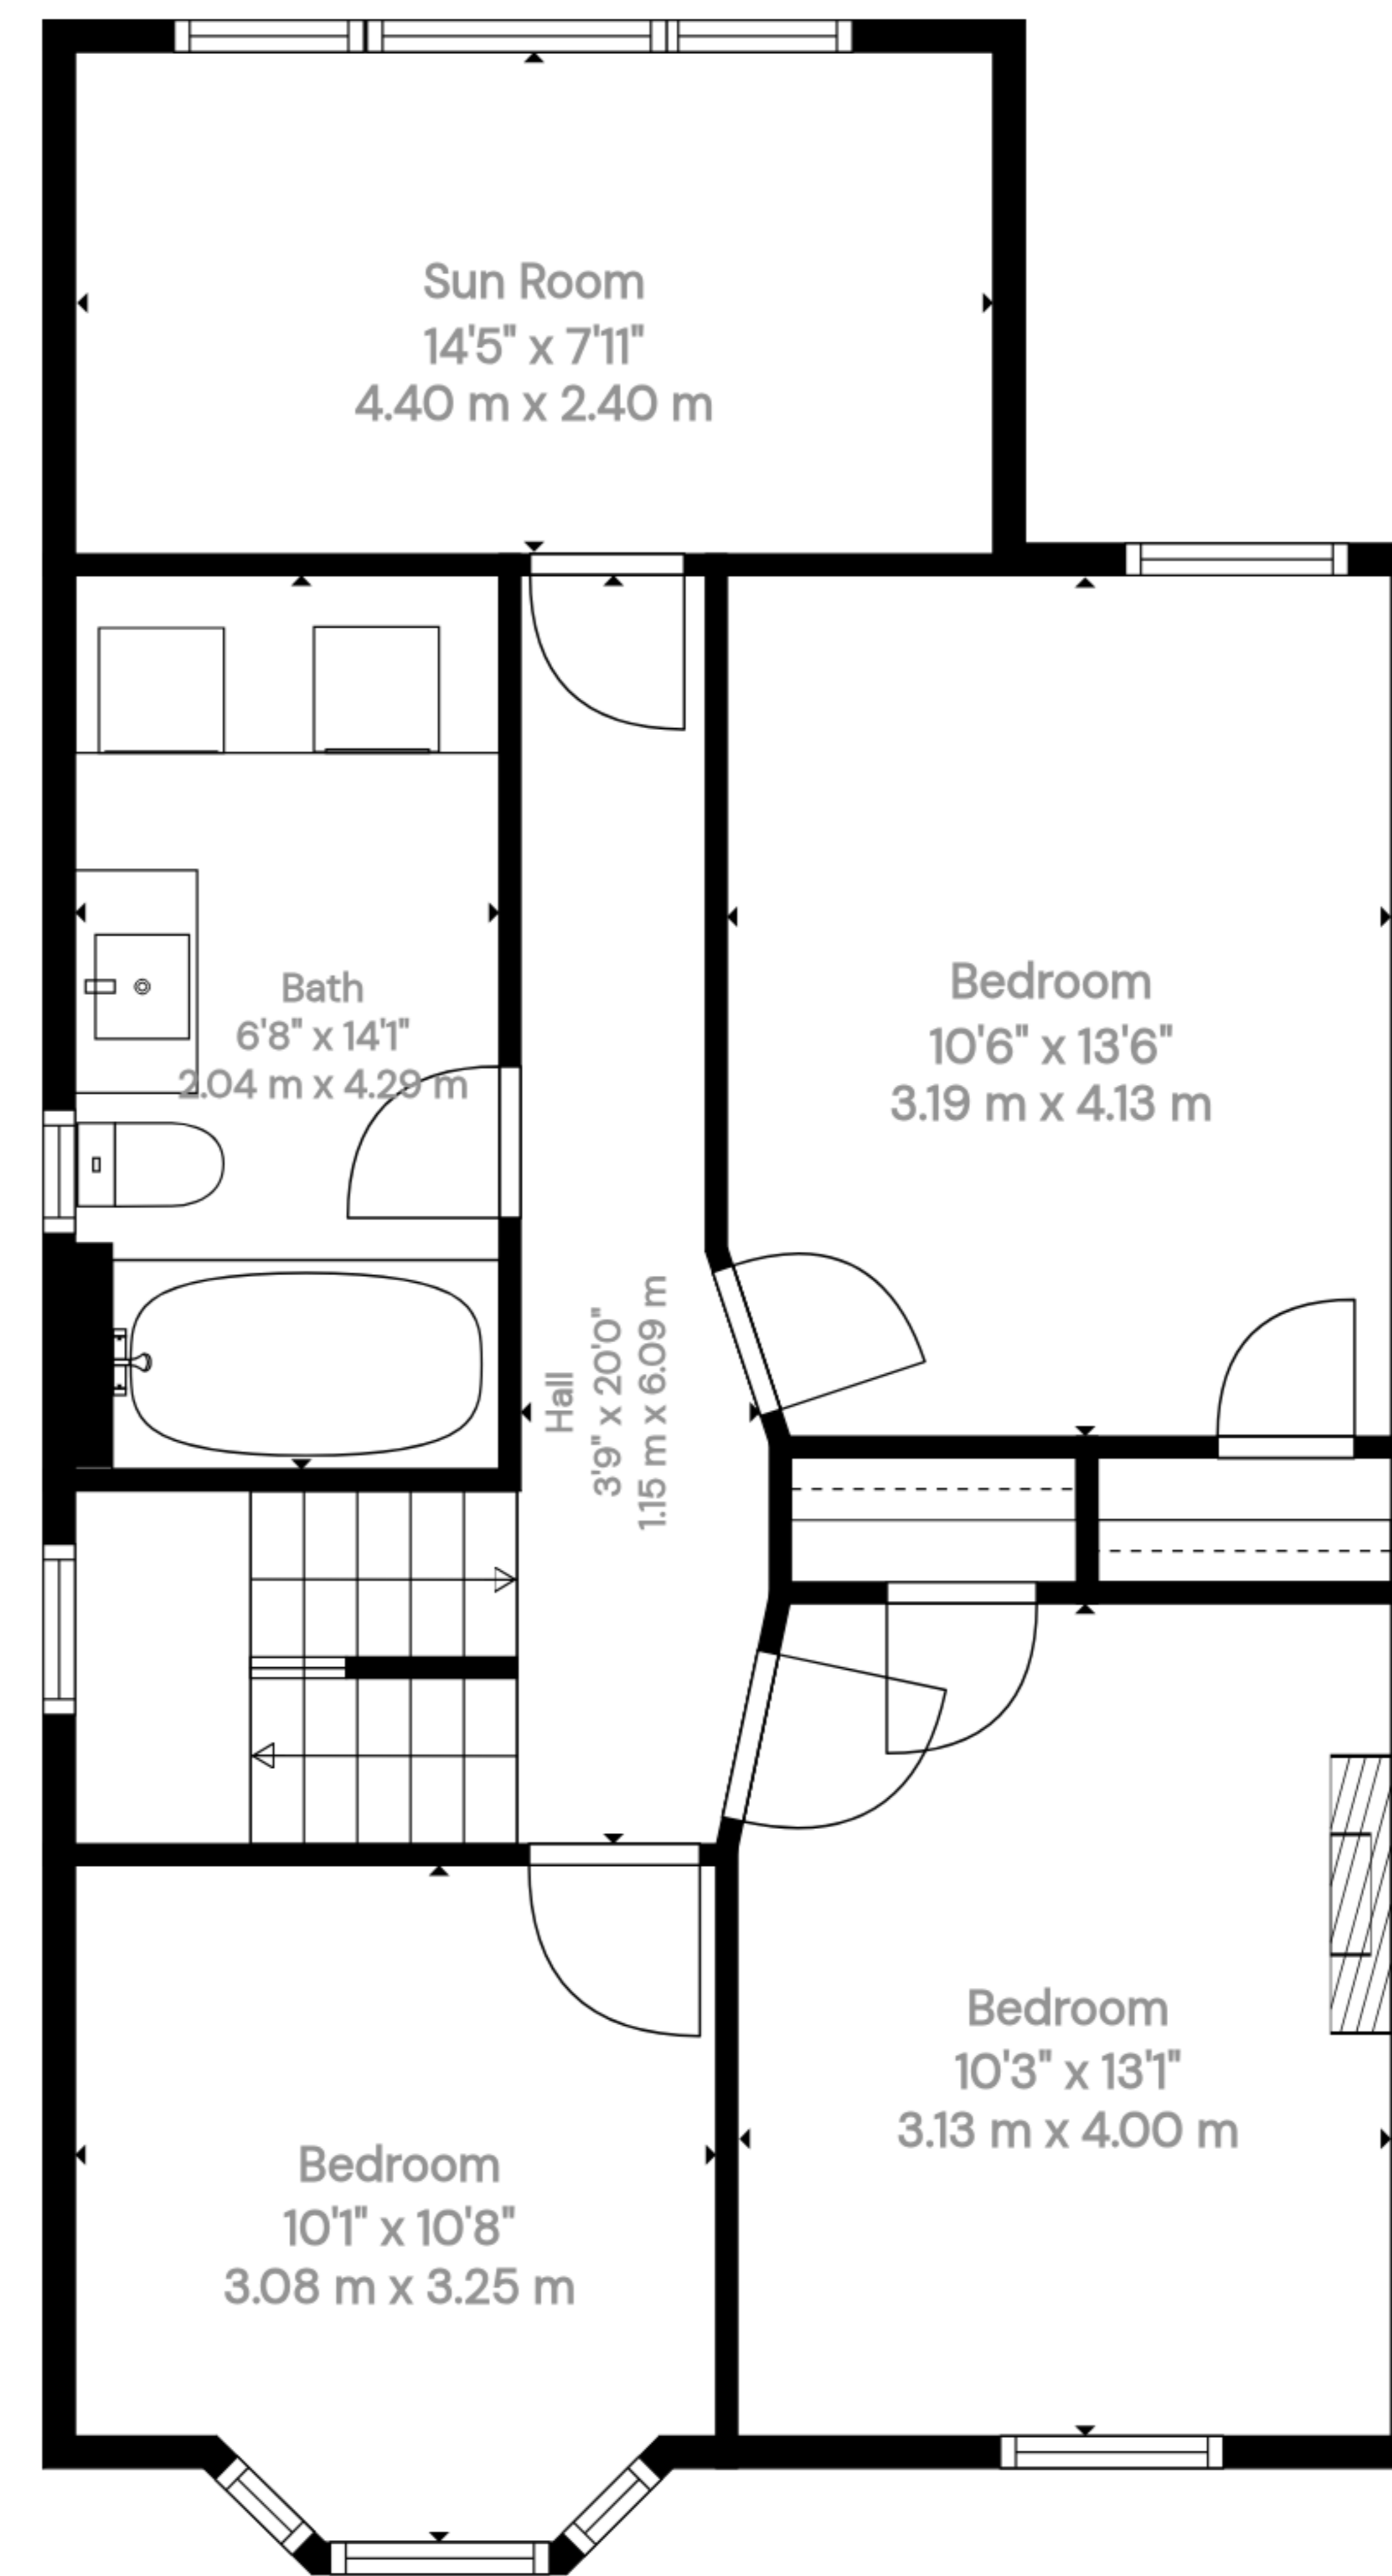

Layout and dimensions are approximate. For marketing only. Not for contract use.

**Total Gla: 2137 sq. Ft, 199 m2 | Total: 2999 sq. Ft, 279 m2**  
 Basement: 333 sq. Ft, 31 m2 (excluded Areas 370 sq. Ft, 35 M2)  
 1st Floor: 772 sq. Ft, 72 m2 (excluded Areas 47 sq. Ft, 4 M2)  
 2nd Floor: 796 sq. Ft, 74 m2  
 3rd Floor: 569 sq. Ft, 53 m2 (excluded Areas 112 sq. Ft, 10 M2)

Layout and dimensions are approximate. For marketing only. Not for contract use.

Basement

1st Floor

2nd Floor

3rd Floor

**Total Gla: 2137 sq. Ft, 199 m2 | Total: 2999 sq. Ft, 279 m2**  
 Basement: 333 sq. Ft, 31 m2 (excluded Areas 370 sq. Ft, 35 M2)  
 1st Floor: 772 sq. Ft, 72 m2 (excluded Areas 47 sq. Ft, 4 M2)  
 2nd Floor: 796 sq. Ft, 74 m2  
 3rd Floor: 569 sq. Ft, 53 m2 (excluded Areas 112 sq. Ft, 10 M2)