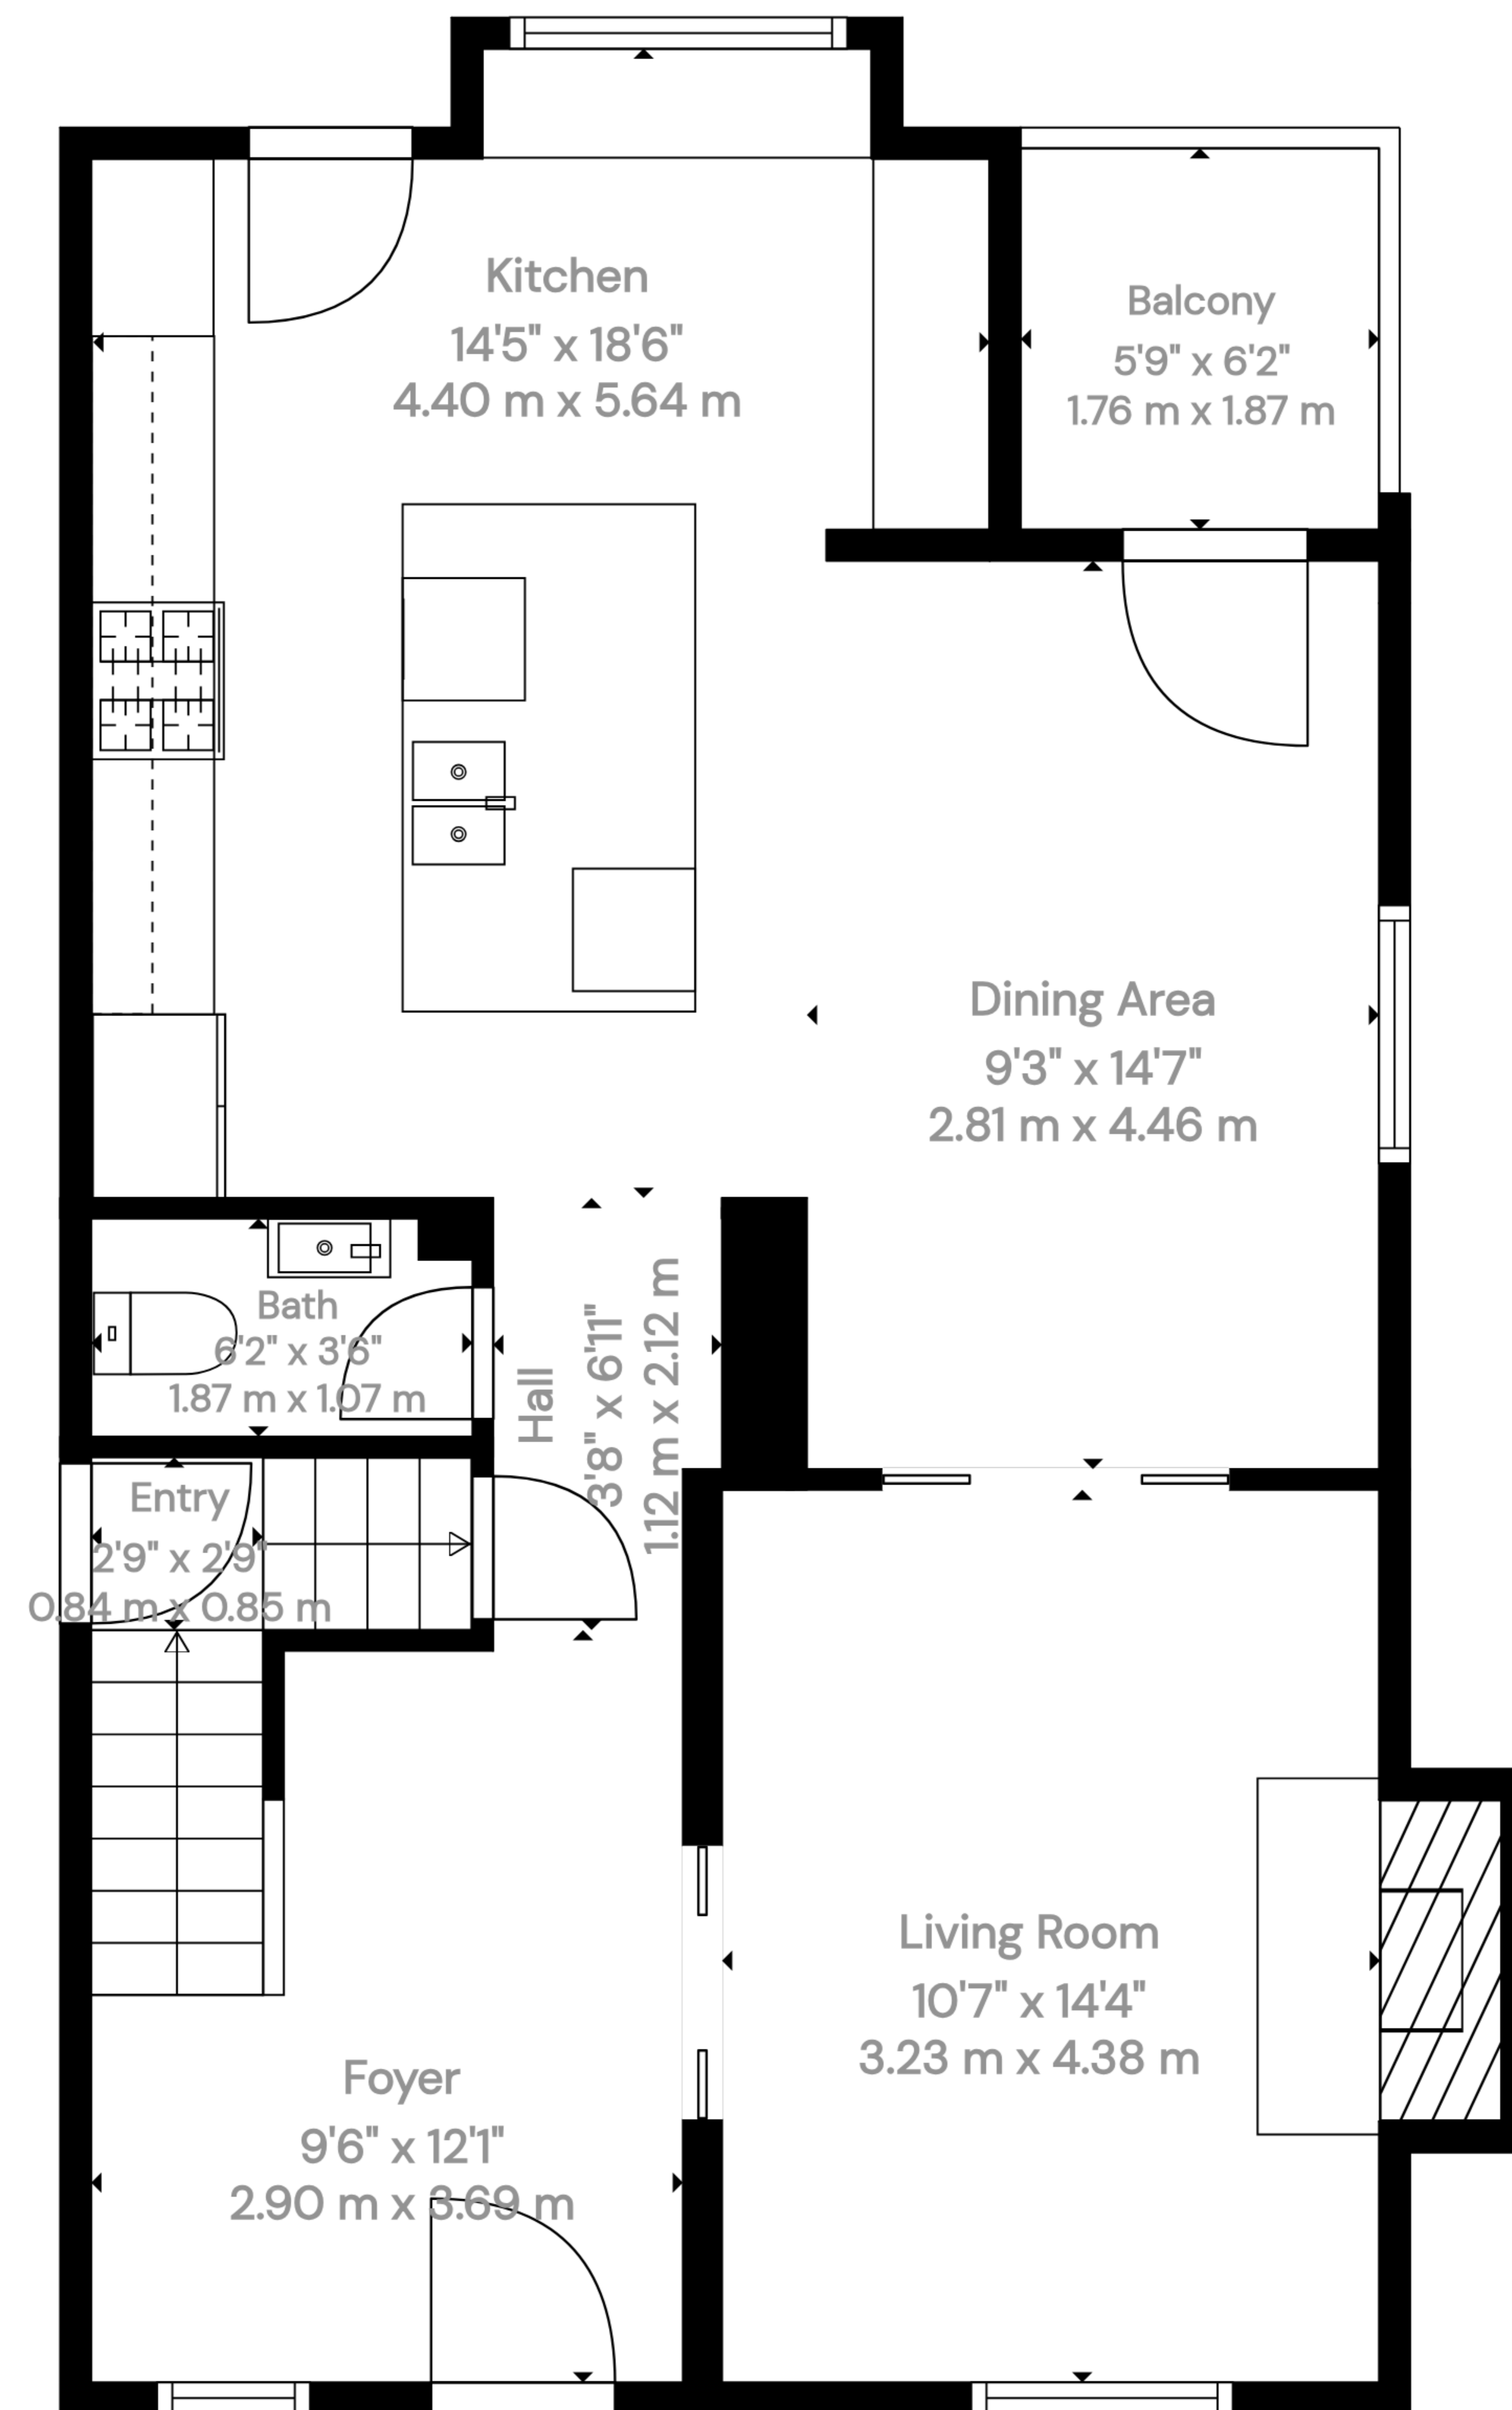

**Total Gla: 2137 sq. Ft, 199 m2 | Total: 2999 sq. Ft, 279 m2**  
 Basement: 333 sq. Ft, 31 m2 (excluded Areas 370 sq. Ft, 35 M2)  
 1st Floor: 772 sq. Ft, 72 m2 (excluded Areas 47 sq. Ft, 4 M2)  
 2nd Floor: 796 sq. Ft, 74 m2  
 3rd Floor: 569 sq. Ft, 53 m2 (excluded Areas 112 sq. Ft, 10 M2)

Layout and dimensions are approximate. For marketing only. Not for contract use.

**Total Gla: 2137 sq. Ft, 199 m2 | Total: 2999 sq. Ft, 279 m2**  
 Basement: 333 sq. Ft, 31 m2 (excluded Areas 370 sq. Ft, 35 M2)  
 1st Floor: 772 sq. Ft, 72 m2 (excluded Areas 47 sq. Ft, 4 M2)  
 2nd Floor: 796 sq. Ft, 74 m2  
 3rd Floor: 569 sq. Ft, 53 m2 (excluded Areas 112 sq. Ft, 10 M2)