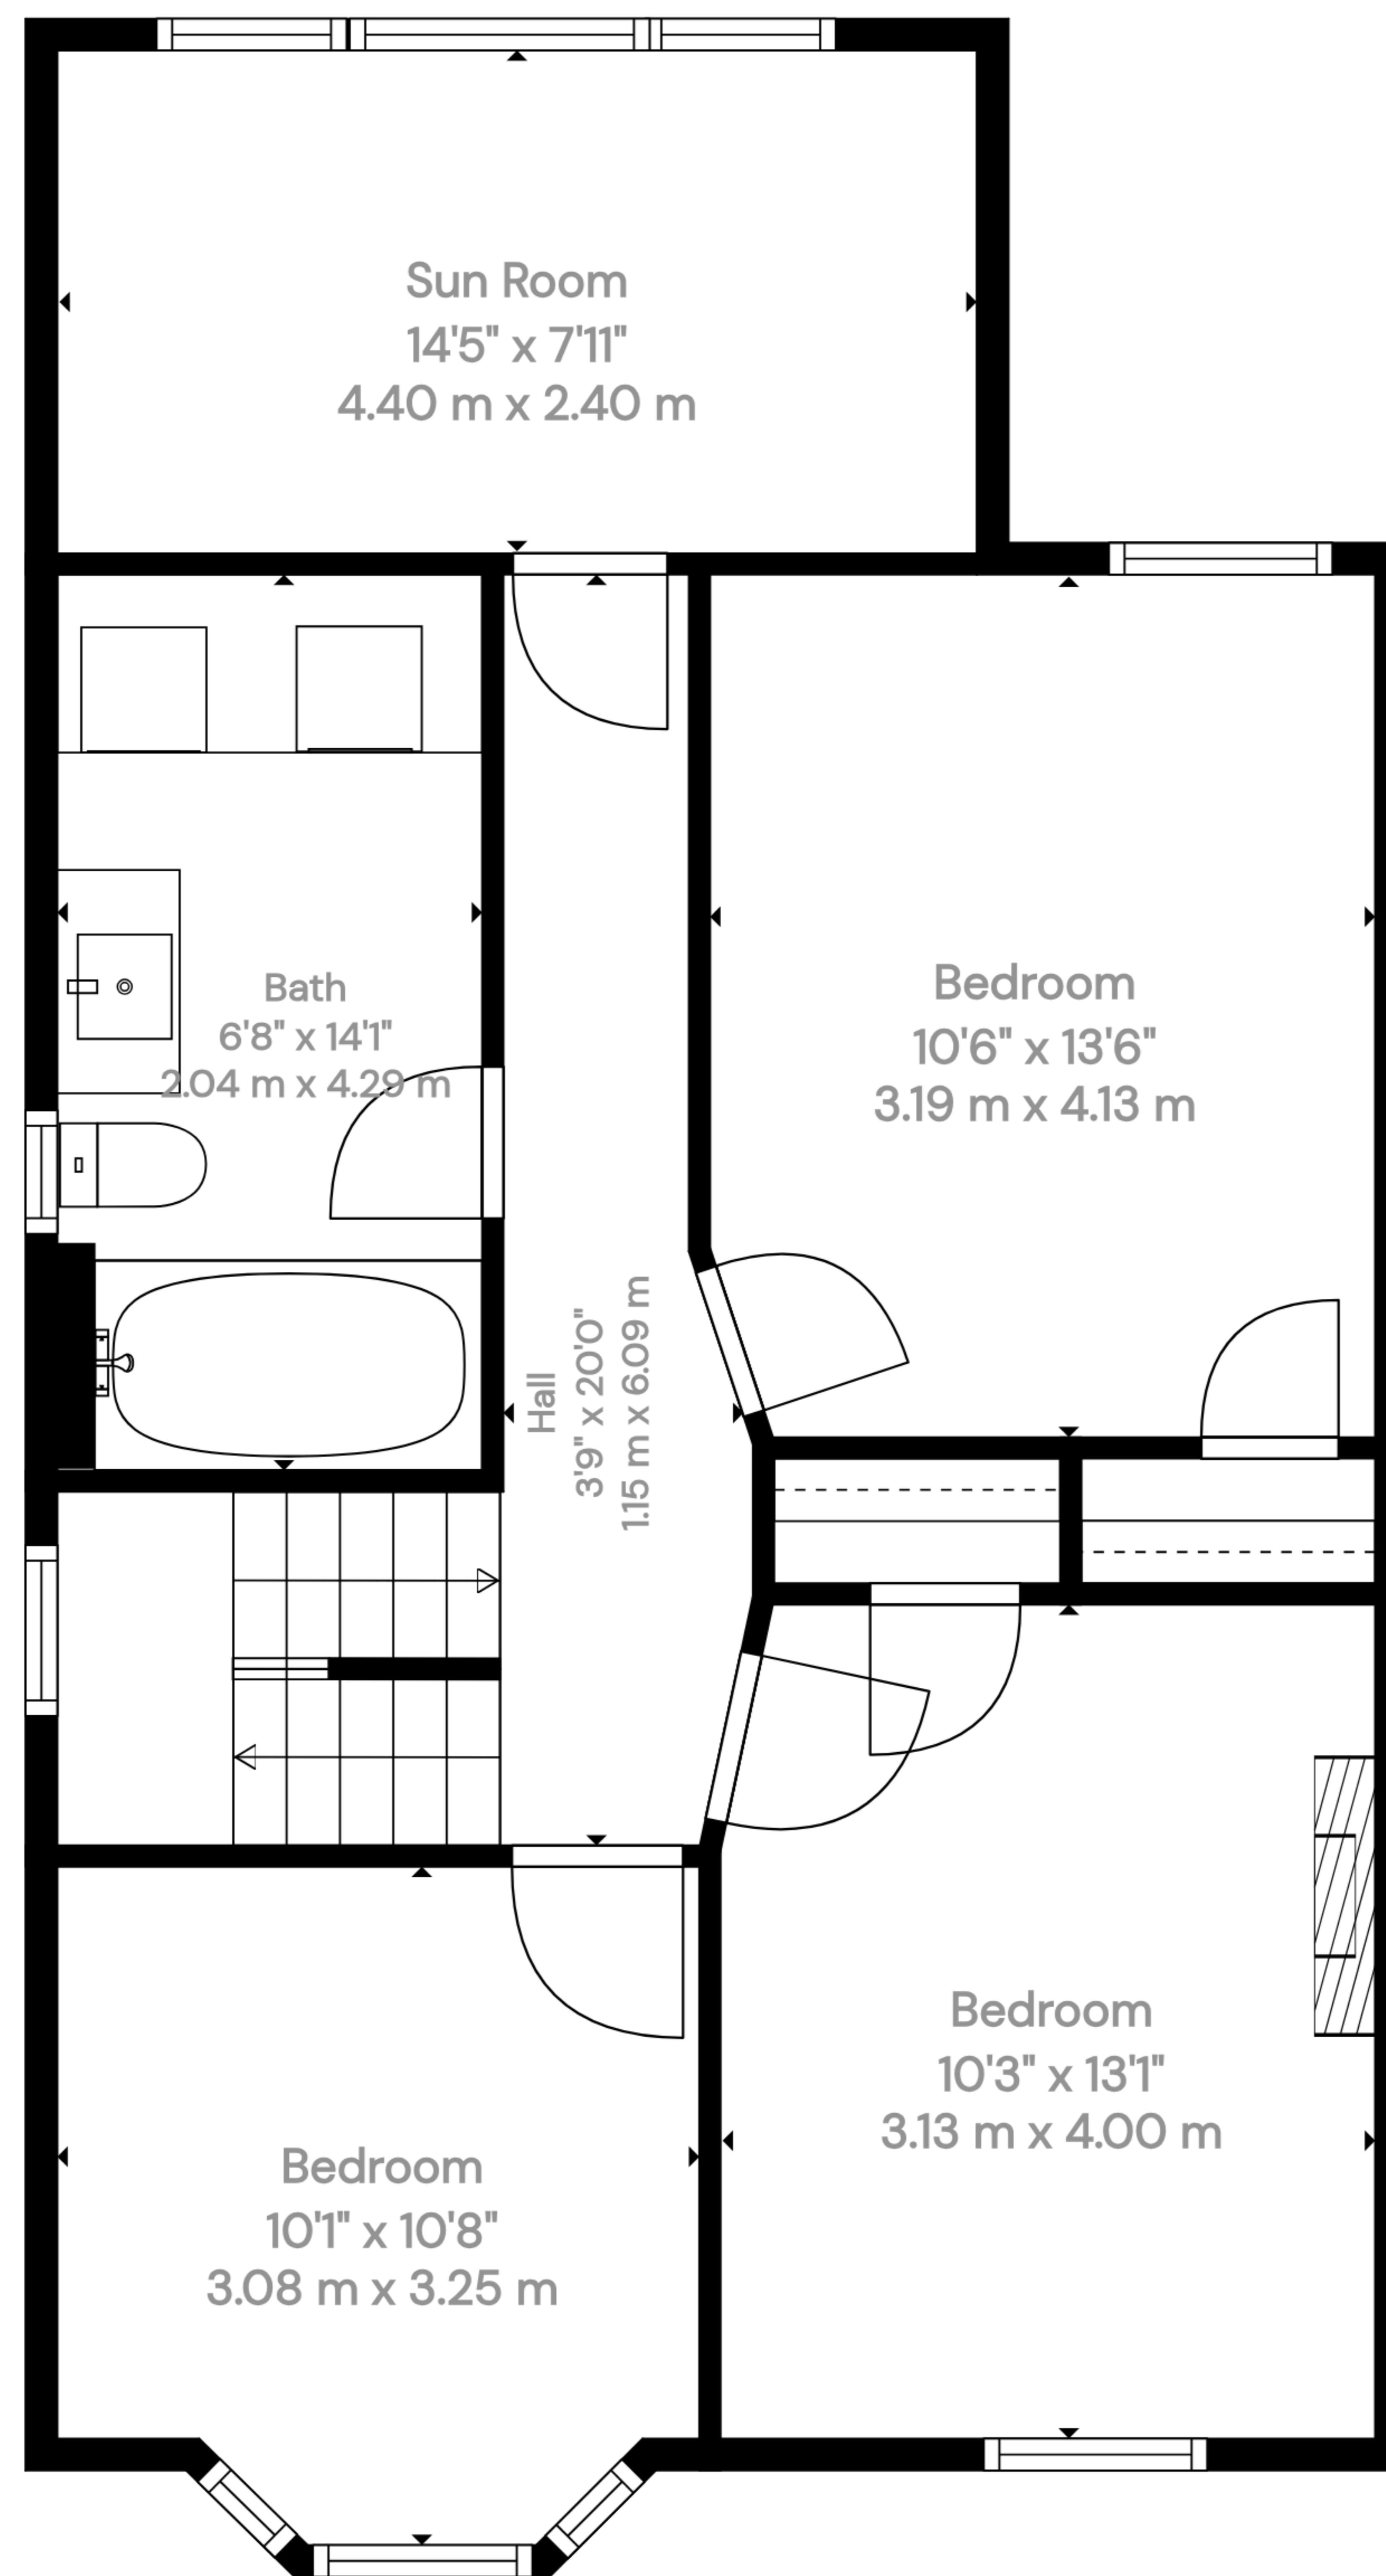

**Total Gla: 2137 sq. Ft, 199 m2 | Total: 2999 sq. Ft, 279 m2**  
 Basement: 333 sq. Ft, 31 m2 (excluded Areas 370 sq. Ft, 35 M2)  
 1st Floor: 772 sq. Ft, 72 m2 (excluded Areas 47 sq. Ft, 4 M2)  
 2nd Floor: 796 sq. Ft, 74 m2  
 3rd Floor: 569 sq. Ft, 53 m2 (excluded Areas 112 sq. Ft, 10 M2)

Layout and dimensions are approximate. For marketing only. Not for contract use.

**Total Gla: 2137 sq. Ft, 199 m2 | Total: 2999 sq. Ft, 279 m2**  
 Basement: 333 sq. Ft, 31 m2 (excluded Areas 370 sq. Ft, 35 M2)  
 1st Floor: 772 sq. Ft, 72 m2 (excluded Areas 47 sq. Ft, 4 M2)  
 2nd Floor: 796 sq. Ft, 74 m2  
 3rd Floor: 569 sq. Ft, 53 m2 (excluded Areas 112 sq. Ft, 10 M2)